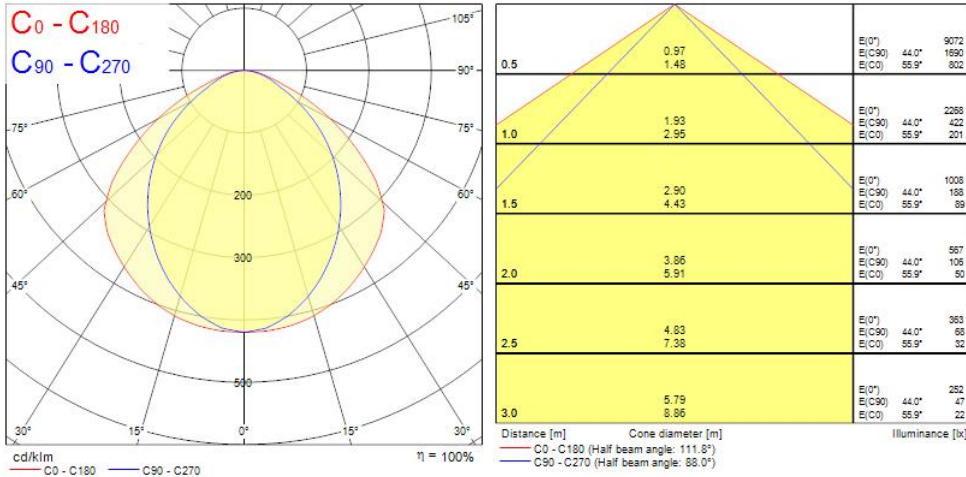

SYLMASTER T8 LED 1500 2L 5400lm 4K 0051687

Photometry

Technical drawings