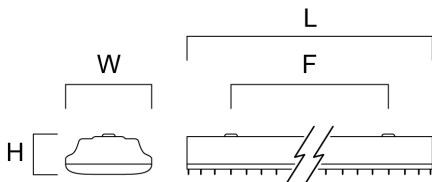

Version	L	W	F	H
1x36W	1250	202	1000	85
1x58W	1550	202	1000	85
2x36W	1250	202	1000	85
2x58W	1550	202	1000	85

Data table

GENERAL DATA

Product name

SYLMASTER T8 LED 1500 2L 5400lm 4K