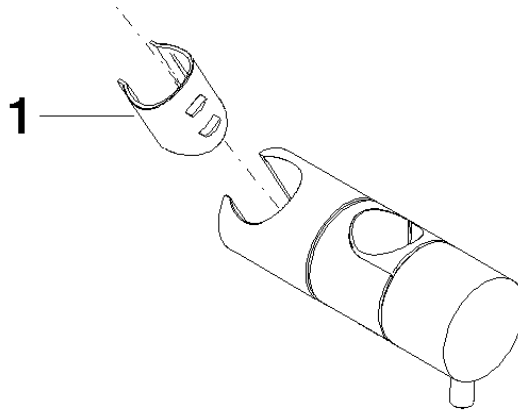

12 570 970 Product version from 10/1/2023

• for pipe diameter 23.5 mm

	Brushed Dark Platinum	12 570 970-99
	Chrome	12 570 970-00
	Brushed Platinum	12 570 970-06
	Platinum	12 570 970-08
	Dark Chrome	12 570 970-19
	Light Gold (PVD)	12 570 970-26
	Brushed Light Gold (PVD)	12 570 970-27
	Brushed Durabronze (23kt Gold)	12 570 970-28
	Matte Black	12 570 970-33
	Brushed Gold (PVD)	12 570 970-37
	Brushed Dark Brass (PVD)	12 570 970-39
	Brushed Bronze (PVD)	12 570 970-42
	Brushed Dark Bronze (PVD)	12 570 970-43
	Brushed Champagne (22kt Gold)	12 570 970-46
	Champagne (22kt Gold)	12 570 970-47
	Brushed Chrome	12 570 970-93

12 570 970 Product version from 10/1/2023

mm [inches]

12 570 970 Product version from 10/1/2023

Parts for other finishes can be found here: [Chrome](#)

### Spare parts list

No.	Item Number	Name	Quantity used	Delivery time
1	09 12 12 217 90	Receptacle for hand shower 25 x 37 x 27 mm -	1.00	14