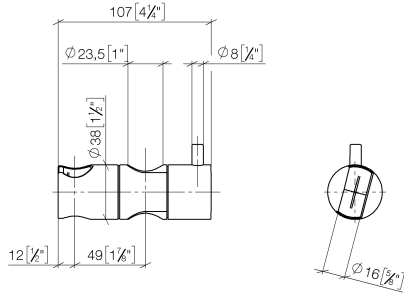

12 570 970 Product version from 10/1/2023

• for pipe diameter 23.5 mm

	Brushed Dark Platinum	12 570 970-99
	Chrome	12 570 970-00
	Brushed Platinum	12 570 970-06
	Platinum	12 570 970-08
	Dark Chrome	12 570 970-19
	Light Gold (PVD)	12 570 970-26
	Brushed Light Gold (PVD)	12 570 970-27
	Brushed Durabronze (23kt Gold)	12 570 970-28
	Matte Black	12 570 970-33
	Brushed Gold (PVD)	12 570 970-37
	Brushed Dark Brass (PVD)	12 570 970-39
	Brushed Bronze (PVD)	12 570 970-42
	Brushed Dark Bronze (PVD)	12 570 970-43
	Brushed Champagne (22kt Gold)	12 570 970-46
	Champagne (22kt Gold)	12 570 970-47
	Brushed Chrome	12 570 970-93

12 570 970 Product version from 10/1/2023

mm [inches]

12 570 970 Product version from 10/1/2023

Parts for other finishes can be found here: [Chrome](#)

### Spare parts list

No.	Item Number	Name	Quantity used	Delivery time
1	09 12 12 217 90	Receptacle for hand shower 25 x 37 x 27 mm -	1.00	14