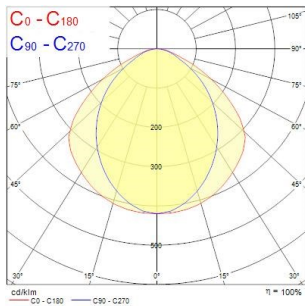

Sylmaster LED

SYLMASTER T8 LED 1500 2L 5400lm 4K
0051687

PRODUCT OVERVIEW

Product name	SYLMASTER T8 LED 1500 2L 5400lm 4K
Technology	LED
Housing	Steel
Mount	Ceiling surface mounting
Warranty	3 years
Fixture luminous flux (lm)	5402
Luminaire efficacy (lm/W)	113
Colour temperature (K)	4000
Light colour	Neutral White
CRI (Ra)	80
Photobiological Risk Group	RG0
Light source included	0029289
Total power consumption (W)	48
Electrical protection	Class I
Control gear type	Not required
Housing colour	White
IP rating	IP20
IK rating	IK02
Product EAN number	5410288516875

PHOTOMETRY

Distance [m]	Cone diameter [m]	Beam diameter [m]	Beam diameter [ft]	Beam diameter [in]
0.5	0.97 1.48	0.97 1.48	3.18 4.86	12.52 19.51
1.0	1.95 2.95	1.95 2.95	6.38 9.68	25.12 38.11
1.5	2.90 4.43	2.90 4.43	9.51 14.54	37.67 57.17
2.0	3.86 5.91	3.86 5.91	12.64 19.41	50.12 76.67
2.5	4.83 7.28	4.83 7.28	15.77 23.85	62.57 94.06
3.0	5.79 8.96	5.79 8.96	18.90 28.77	75.02 113.11