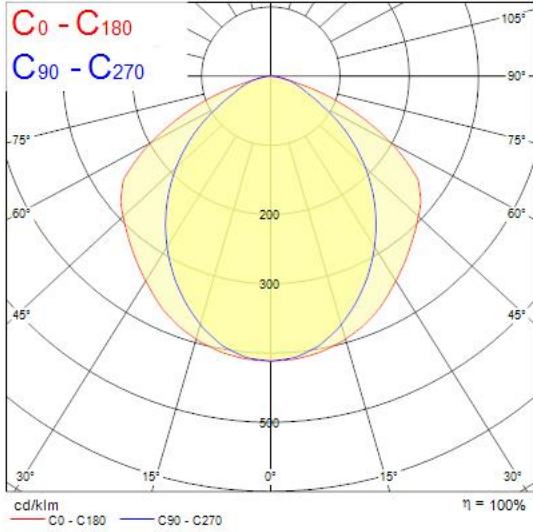

Features

- SYLMASTER T8 LED 1500 SO 4K is a surface mount / pendant luminaire supplied with ToLEDo T8 24W 840 LED Tube (0029289).

Product Overview

Product name	SYLMASTER T8 LED 1500 1L 2850lm 4K
Technology	LED
Housing	Steel
Mount	Ceiling surface mounting
Light source included	0029289
Fixture luminous flux (lm)	2864
Colour temperature (K)	4000
Light colour	Neutral White
CRI (Ra)	80
Photobiological Risk Group	RG0
Total power consumption (W)	24
Electrical protection	Class I
Control gear type	Not required
Housing colour	White
IP rating	IP20
IK rating	IK02
Product EAN number	5410288516868
Warranty	3 years

Photometry

Technical drawings

Version	L	W	F	H
1x36W	1250	202	1000	85
1x58W	1550	202	1000	85
2x36W	1250	202	1000	85
2x58W	1550	202	1000	85