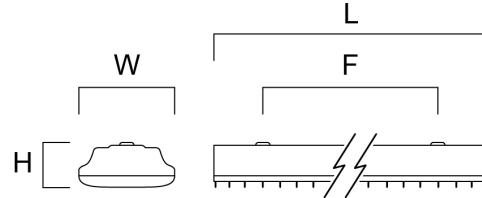

Features

- SYLMASTER T8 LED 1500 SO 4K is a surface mount / pendant luminaire supplied with ToLEDo T8 24W 840 LED Tube (0029289).

Product Overview

Product name	SYLMASTER T8 LED 1500 1L 2850lm 4K
Technology	LED
Housing	Steel
Mount	Ceiling surface mounting
Light source included	0029289
Fixture luminous flux (lm)	2864
Colour temperature (K)	4000
Light colour	Neutral White
CRI (Ra)	80
Photobiological Risk Group	RG0
Total power consumption (W)	24
Electrical protection	Class I
Control gear type	Not required
Housing colour	White
IP rating	IP20
IK rating	IK02
Product EAN number	5410288516868
Warranty	3 years

Photometry

Technical drawings

Version	L	W	F	H
1x36W	1250	202	1000	85
1x58W	1550	202	1000	85
2x36W	1250	202	1000	85
2x58W	1550	202	1000	85