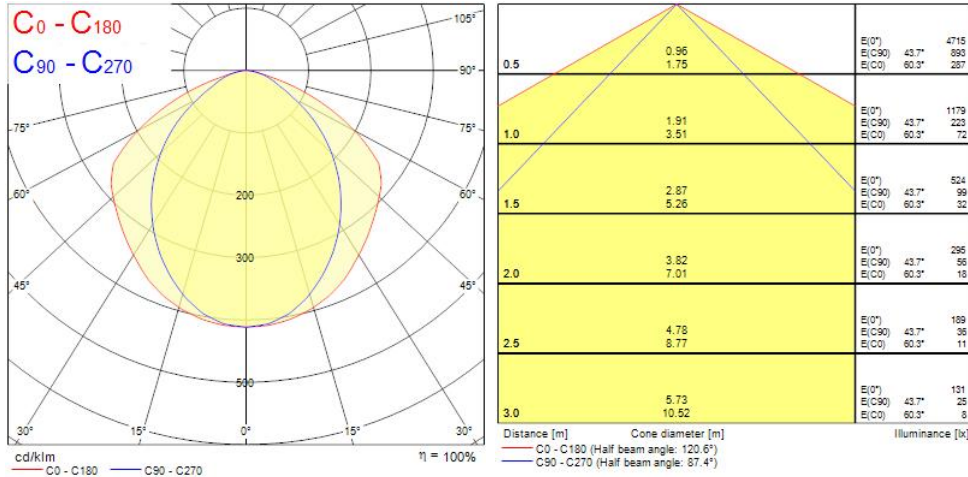

Photometry

Technical drawings

Version	L	W	F	H
1x36W	1250	202	1000	85
1x58W	1550	202	1000	85
2x36W	1250	202	1000	85
2x58W	1550	202	1000	85

Data table

GENERAL DATA

Product name

SYLMASTER T8 LED 1500 1L 2850lm 4K

ELECTRICAL DATA

Light source included	0029289
Total power consumption (W)	24
Primary Supply/Product voltage - min (V)	220
Lamp power factor	0.9
Electrical protection	Class I
Control gear required	No
Control gear type	Not required
Glow Wire Test (°C)	850
Energy Efficiency Class (A->G) of contained light source	C
Nominal Frequency (Hz)	50/60Hz

PHYSICAL DATA

Housing colour	White
IP rating	IP20
IK rating	IK02
Nominal Product Length (mm)	1550
Nominal Product Width (mm)	202
Weight (kg)	5.364

PACKAGING

Single packaging type	Carton
Product EAN number	5410288516868
Packaging single width (cm)	9.0
Packaging single depth (cm)	21.0
DUN14 (outer)	05410288516868
Packaging outer length / height (cm)	155.0