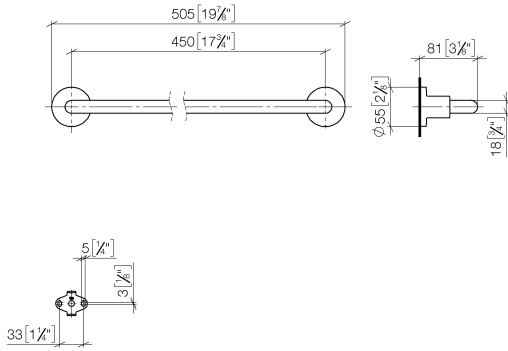

83 045 892 Product version from 4/1/2024

- gauge 450 mm
- width 505mm
- height 55 mm
- rosette Ø 55 mm
- 81mm projection

Fits TARA

	Brushed Durabrass (23kt Gold)	83 045 892-28
	Chrome	83 045 892-00
	Brushed Platinum	83 045 892-06
	Platinum	83 045 892-08
	Dark Chrome	83 045 892-19
	Matte Black	83 045 892-33
	Brushed Gold (PVD)	83 045 892-37
	Brushed Dark Brass (PVD)	83 045 892-39
	Brushed Bronze (PVD)	83 045 892-42
	Brushed Dark Bronze (PVD)	83 045 892-43
	Brushed Champagne (22kt Gold)	83 045 892-46
	Champagne (22kt Gold)	83 045 892-47
	Brushed Chrome	83 045 892-93
	Brushed Dark Platinum	83 045 892-99

83 045 892 Product version from 4/1/2024

mm [inches]

83 045 892 Product version from 4/1/2024

Parts for other finishes can be found here: [Chrome](#)

Spare parts list

No.	Item Number	Name	Quantity used	Delivery time
2	08 17 89 505-28	Holder universal 60 x 100 x 60 mm - Brushed Durabronz (23kt Gold)	2.00	40
5	09 30 30 071 90	Mounting Hexagonal bolt with thread as far as head M10 x 20 mm -	2.00	14
3	04 31 11 113 00 90	Mounting Threaded pin M5 x 12 mm -	2.00	14
4	09 30 11 046 90	Washer Ø 10,5 -	2.00	14
6	05 17 20 739 00 90	Attachment set 150 x 65 x 10 mm -	2.00	14
1	05 28 22 588 00-28	Holder for towel rail 468 x 40 x 18 mm - Brushed Durabronz (23kt Gold)	1.00	40