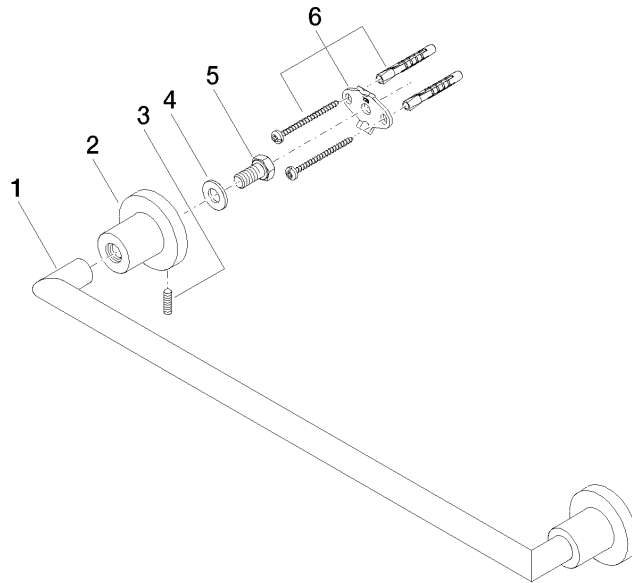

83 045 892 Product version from 4/1/2024

- gauge 450 mm
- width 505mm
- height 55 mm
- rosette Ø 55 mm
- 81mm projection

Fits TARA

	Brushed Durabrass (23kt Gold)	83 045 892-28
	Chrome	83 045 892-00
	Brushed Platinum	83 045 892-06
	Platinum	83 045 892-08
	Dark Chrome	83 045 892-19
	Matte Black	83 045 892-33
	Brushed Gold (PVD)	83 045 892-37
	Brushed Dark Brass (PVD)	83 045 892-39
	Brushed Bronze (PVD)	83 045 892-42
	Brushed Dark Bronze (PVD)	83 045 892-43
	Brushed Champagne (22kt Gold)	83 045 892-46
	Champagne (22kt Gold)	83 045 892-47
	Brushed Chrome	83 045 892-93
	Brushed Dark Platinum	83 045 892-99

83 045 892 Product version from 4/1/2024

mm [inches]

83 045 892 Product version from 4/1/2024

Parts for other finishes can be found here: [Chrome](#)

Spare parts list

No.	Item Number	Name	Quantity used	Delivery time
2	08 17 89 505-28	Holder universal 60 x 100 x 60 mm - Brushed Durabronz (23kt Gold)	2.00	40
5	09 30 30 071 90	Mounting Hexagonal bolt with thread as far as head M10 x 20 mm -	2.00	14
3	04 31 11 113 00 90	Mounting Threaded pin M5 x 12 mm -	2.00	14
4	09 30 11 046 90	Washer Ø 10,5 -	2.00	14
6	05 17 20 739 00 90	Attachment set 150 x 65 x 10 mm -	2.00	14
1	05 28 22 588 00-28	Holder for towel rail 468 x 40 x 18 mm - Brushed Durabronz (23kt Gold)	1.00	40