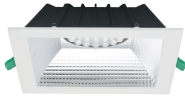

INSAVER SLIM SQUARE 200

Insaver Slim UGR19 IP44 200 2350lm 830 Square

0030512

Product features

- Insaver Slim is a ceiling recessed LED downlight (IP44 from the front), Die-cast aluminium body, loop in loop out connector for quick installation, Non dimmable LED driver, 20W; 2350lm; 118lm/W; 3000K; UGR <19 with shallow product depth 65mm. Meets TP(a) requirements.

PRODUCT OVERVIEW

Product name	Insaver Slim UGR19 IP44 200 2350lm 830 Square
Technology	LED
Cap/Base	N/A
Housing	Aluminium
Mount	Ceiling recessed mounting
General application	Hospitality, Office, Retail
ETIM Class	EC001744
E-number FI	4278541
Warranty	5 years
Fixture luminous flux (lm)	2350
Luminaire efficacy (lm/W)	118
Colour temperature (K)	3000
Light colour	Warm White
CRI (Ra)	80
Colour Variation Initial (SDCM)	SDCM3
Beam Angle (°)	70
Glare control	< 19
Photobiological Risk Group	RG1
Total power consumption (W)	20
Electrical protection	Class II
Control gear type	LED driver constant current
Dimmable	No
Dimming method	N/A
LED Flickering Rate	Ultra low (5% or less)
Housing colour	RAL 9010 - Pure white
IP rating	IP44/20
IK rating	IK07
Product EAN number	5410288305127