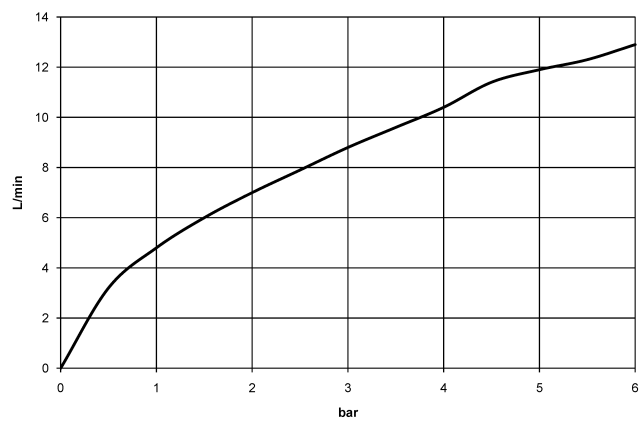

Flow rate chart

Codes & Standards

DIN 4109

EN 1717

Executive Order
no. 1007

ISO 3822

Ü-Zeichen