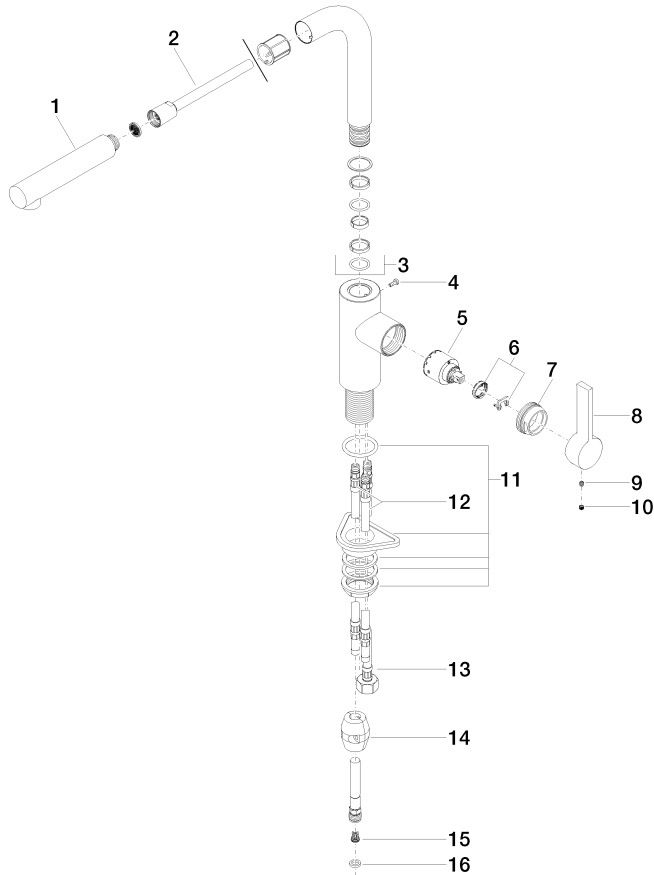

33 840 790 Product version from 12/31/2013 to 5/15/2020

Parts for other finishes can be found here: [Chrome](#)

33 840 790 Product version from 12/31/2013 to 5/15/2020

Spare parts list

No.	Item Number	Name	Quantity used	Delivery time
14	04 21 50 005 00 90	Weight for kitchen spray hoses 400g -	1.00	14
9	90 31 11 030 00 90	Mounting Threaded pin with hexagon socket with cup point M5 x 5 mm -	1.00	14
11	04 23 10 044 02 90	Mounting with seals M34 x 1 -	1.00	14
4	09 30 30 054 90	Mounting Cylinder head screw with hexagon socket with low profile M4 x 10 mm -	1.00	14
10	90 31 20 109 00 90	Plug -	1.00	14
7	09 24 04 141-28	Mounting Ø 40 x 18 mm - Brushed Durabron (23kt Gold)	1.00	40
1	04 12 11 106 00-28	Rinsing spray 30 x 35 x 168 mm - Brushed Durabron (23kt Gold)	1.00	40
5	90 15 05 061 00 90	Cartridge black Ø 35 x 52 mm -	1.00	-
Spare part can no longer be ordered, please order the replacement item				
	9015050450090	Cartridge black Ø 35 x 52 mm -		
13	04 30 04 029 00 90	High pressure hose M10x1 x M15x1 x 420 mm -	1.00	14
8	09 20 79 040-28	Handle Lever 120 x 43 x 23 mm - Brushed Durabron (23kt Gold)	1.00	40
6	90 28 10 148 00 90	Temperature limitation ring -	1.00	14
2	90 30 02 062 00-28	Kitchen hose Black braided polymer with cone 1/2" x M15x1 x 1500 mm - Brushed Durabron (23kt Gold)	1.00	40
3	90 28 22 186 00-28	Pipe 245 x 125 x 135 mm - Brushed Durabron (23kt Gold)	1.00	40
16	90 14 20 019 00 90	Washer Vf 3110 13,9 x 10 x 2 mm -	1.00	14
12	04 30 04 016 00 90	High pressure hose M10x1 x 420 mm -	2.00	-
Spare part can no longer be ordered, please order the replacement item				
	0430041040090	High pressure hose M10x1 x 3/8" x 420 mm -		
15	09 23 01 131 90	Back-flow preventer without limitation Ø 10 x 10,5 mm -	1.00	14