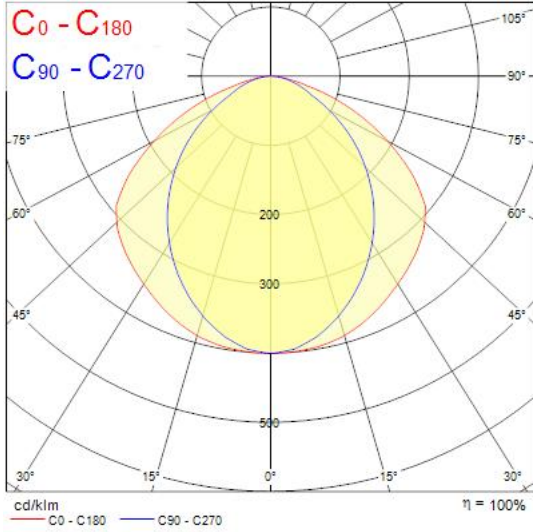

Features

- SYLMASTER T8 LED 1200 HO 4K is a surface mount / pendant luminaire supplied with 2x ToLEDo T8 18W 840 LED Tubes (0029285).

Product Overview

Product name	SYLMASTER T8 LED 1200 2L 4150lm 4K
Technology	LED
Housing	Steel
Mount	Ceiling surface mounting
Light source included	0029285
Fixture luminous flux (lm)	4156
Luminaire efficacy (lm/W)	115
Colour temperature (K)	4000
Light colour	Neutral White
CRI (Ra)	80
Photobiological Risk Group	RG0
Total power consumption (W)	36
Electrical protection	Class I
Control gear type	Not required
Housing colour	White
IP rating	IP20
IK rating	IK02
Product EAN number	5410288516851
Warranty	3 years

Photometry

Technical drawings

Version	L	W	F	H
1x36W	1250	202	1000	85
1x58W	1550	202	1000	85
2x36W	1250	202	1000	85
2x58W	1550	202	1000	85