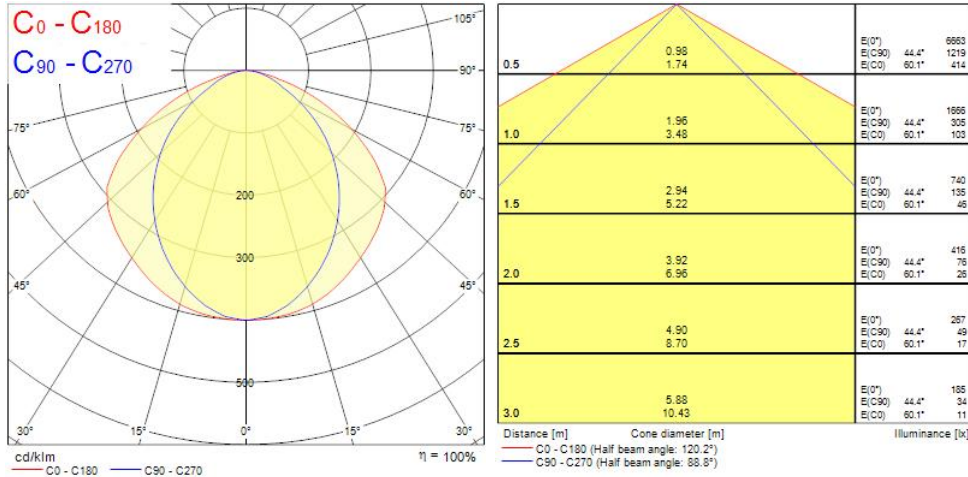

SYLMASTER T8 LED 1200 2L 4150lm 4K 0051685

Photometry

Technical drawings