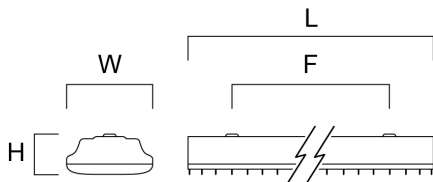

Version	L	W	F	H
1x36W	1250	202	1000	85
1x58W	1550	202	1000	85
2x36W	1250	202	1000	85
2x58W	1550	202	1000	85

Data table

GENERAL DATA

Product name

SYLMASTER T8 LED 1200 2L 4150lm 4K