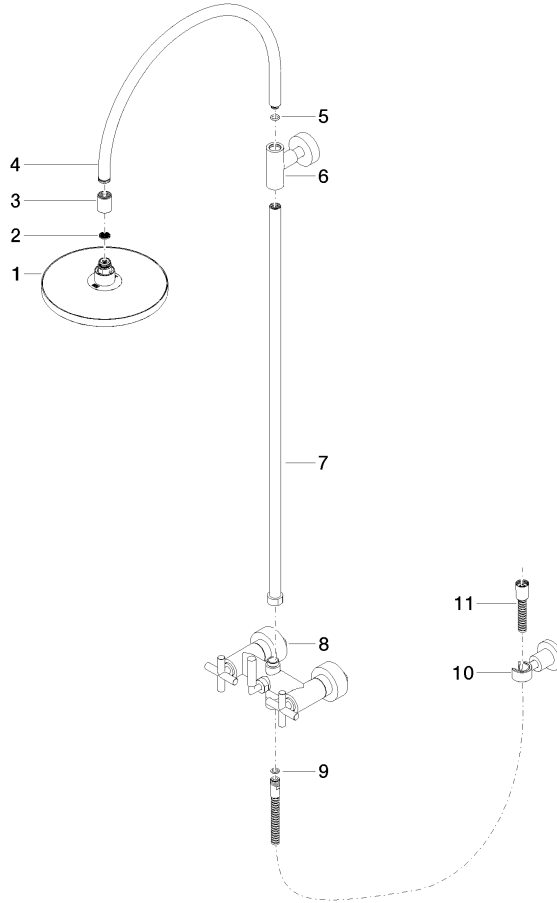

TARA

26 632 892 Product version from 4/1/2024

Parts for other finishes can be found here: [Chrome](#)

**Spare parts list**

| No. | Item Number        | Name   | Quantity used | Delivery time |
|-----|--------------------|--|---------------|---------------|
| 2   | 09 23 01 039 90    | Sieve seal Ø 19 x 5,5 mm -   | 1.00          | 14            |
| 9   | 90 14 20 026 00 90 | Washer 14 x 8 x 2 mm Centellen WS 3820 -   | 1.00          | 14            |
| 6   | 90 17 11 037 00-28 | Mounting for spray deck mounting T-piece - Brushed Durabrace (23kt Gold)             | 1.00          | 40            |
| 5   | 90 14 10 011 00 90 | O-Ring EPDM 70 11,0 x 2,5 mm -   | 1.00          | 14            |
| 1   | 90 12 05 092 20-28 | Rainshower round Ø 220 mm - Brushed Durabrace (23kt Gold)                            | 1.00          | 40            |
| 4   | 04 28 22 097 20-28 | Spout 297 x 447 x 29 mm - Brushed Durabrace (23kt Gold)                              | 1.00          | 40            |
| 7   | 90 28 22 096 00-28 | Pipe 830 mm - Brushed Durabrace (23kt Gold)  | 1.00          | 40            |
| 3   | 09 24 03 177 20-28 | Connection Adapter for rain shower Ø 25 x 30 mm - Brushed Durabrace (23kt Gold)      | 1.00          | 40            |
| 11  | 28 304 970-28      | Metal shower hose 1/2" x 3/8" x 1500 mm - Brushed Durabrace (23kt Gold)              | 1.00          | 40            |
| 10  | 28 050 892-28      | TARA Wall bracket - Brushed Durabrace (23kt Gold)                                    | 1.00          | 40            |
| 8   | 04 17 10 020 01-28 | Connection for bath wall-mounting 200 x 215 x 140 mm - Brushed Durabrace (23kt Gold) | 1.00          | 40            |