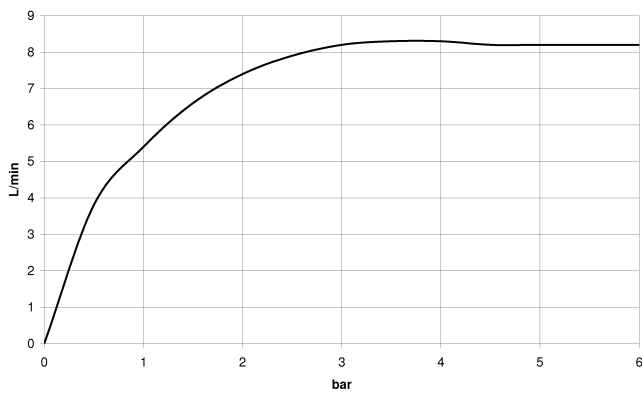

**TARA Showerpipe with shower mixer without hand shower FlowReduce 220 mm - Brushed Durabross (23kt Gold)**

TARA

26 632 892 Product version from 4/1/2024  
mm [inches]  
1:10

**Flow rate chart**

**Codes & Standards**