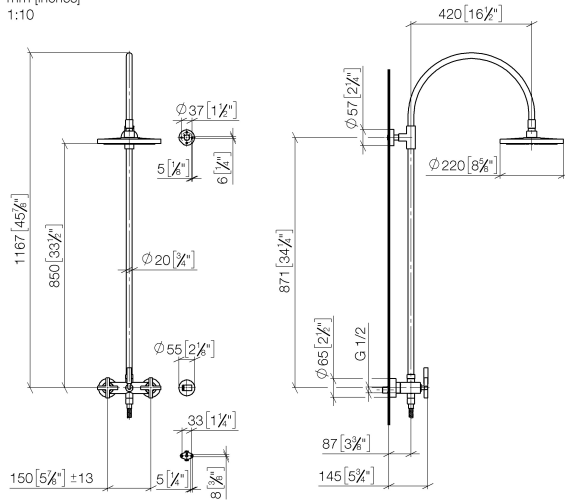

**TARA Showerpipe with shower mixer without hand shower FlowReduce 220 mm - Brushed Durabronze (23kt Gold)**

TARA

26 632 892 Product version from 4/1/2024

- rain shower Ø 220 mm
- Rain shower material: metal
- overhead shower: rain flow
- max. rainshower flow 7 l/min
- Function from: 4 l/min
- rain shower with anti-scale system

**Control element:**

- rotary diverter for fixed-riser shower/hand shower
- slide-on rosettes Ø 57 mm
- 1500 mm metal shower hose

**Technical data:**

- shower with fixed riser projection 420mm
- height of fittings up to rain shower (bottom edge) 1007mm
- height of fittings up to top edge of elbow 1167mm
- rosette for wall mounting Ø 57mm
- rosette for shower mixer Ø 65mm
- rosette for shower holder Ø 55mm
- Pipe diameter 20 mm
- gauge 150 mm - 13 mm
- 1/2" connection

## Required miscellaneous

|   |   |               |
|---|---|---------------|
|  | <b>Hand shower 130 mm - Brushed Durabrace (23kt Gold)</b> | 28 016 979-28 |
|---|---|---------------|

**TARA Showerpipe with shower mixer without hand shower FlowReduce 220 mm - Brushed Durabross (23kt Gold)**

TARA

26 632 892 Product version from 4/1/2024  
mm [inches]  
1:10

**Flow rate chart**

**Codes & Standards**