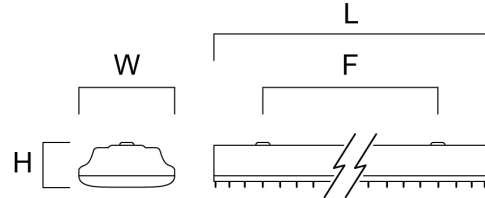

### Features

- SYLMASTER T8 LED 1200 SO 4K is a surface mount / pendant luminaire supplied with ToLEDo T8 18W 840 LED Tube (0029285).

### Product Overview

Product name	SYLMASTER T8 LED 1200 1L 2100lm 4K
Technology	LED
Housing	Steel
Mount	Ceiling surface mounting
Light source included	0029285
Fixture luminous flux (lm)	2102
Luminaire efficacy (lm/W)	117
Colour temperature (K)	4000
Light colour	Neutral White
CRI (Ra)	80
Photobiological Risk Group	RG0
Total power consumption (W)	18
Electrical protection	Class I
Control gear type	Not required
Housing colour	White
IP rating	IP20
IK rating	IK02
Product EAN number	5410288516844
Warranty	3 years

### Technical drawings

Version	L	W	F	H
1x36W	1250	202	1000	85
1x58W	1550	202	1000	85
2x36W	1250	202	1000	85
2x58W	1550	202	1000	85