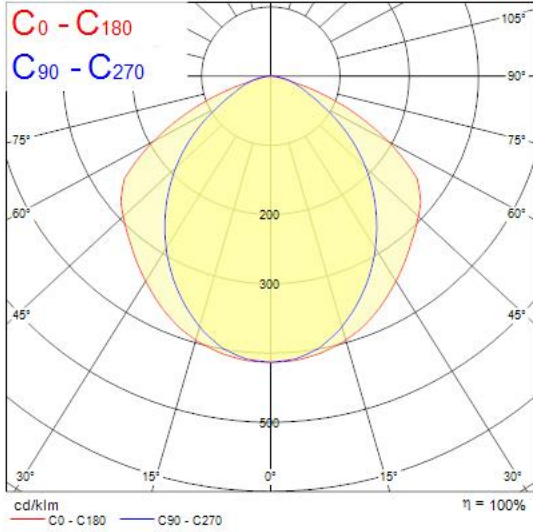

### Features

- SYLMASTER T8 LED 1200 SO 4K is a surface mount / pendant luminaire supplied with ToLEDo T8 18W 840 LED Tube (0029285).

### Product Overview

Product name	SYLMASTER T8 LED 1200 1L 2100lm 4K
Technology	LED
Housing	Steel
Mount	Ceiling surface mounting
Light source included	0029285
Fixture luminous flux (lm)	2102
Luminaire efficacy (lm/W)	117
Colour temperature (K)	4000
Light colour	Neutral White
CRI (Ra)	80
Photobiological Risk Group	RG0
Total power consumption (W)	18
Electrical protection	Class I
Control gear type	Not required
Housing colour	White
IP rating	IP20
IK rating	IK02
Product EAN number	5410288516844
Warranty	3 years

### Photometry

### Technical drawings

Version	L	W	F	H
1x36W	1250	202	1000	85
1x58W	1550	202	1000	85
2x36W	1250	202	1000	85
2x58W	1550	202	1000	85