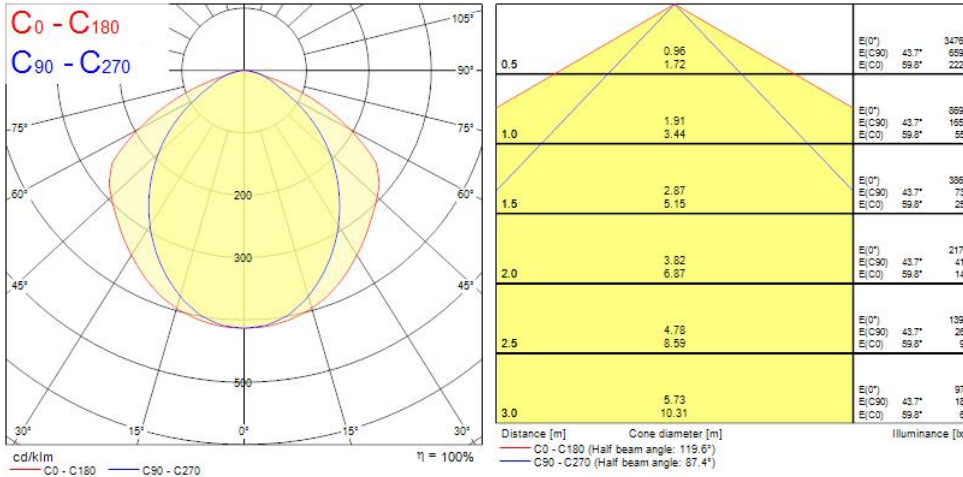

Features

- SYLMASTER T8 LED 1200 SO 4K is a surface mount / pendant luminaire supplied with ToLEDo T8 18W 840 LED Tube (0029285).

Product Overview

Product name	SYLMASTER T8 LED 1200 1L 2100lm 4K
Technology	LED
Housing	Steel
Mount	Ceiling surface mounting
Light source included	0029285
Fixture luminous flux (lm)	2102
Luminaire efficacy (lm/W)	117
Colour temperature (K)	4000
Light colour	Neutral White
CRI (Ra)	80
Photobiological Risk Group	RG0
Total power consumption (W)	18
Electrical protection	Class I
Control gear type	Not required
Housing colour	White
IP rating	IP20
IK rating	IK02
Product EAN number	5410288516844
Warranty	3 years

SYLMASTER T8 LED 1200 1L 2100lm 4K 0051684

Photometry

Technical drawings

Version	L	W	F	H
1x36W	1250	202	1000	85
1x58W	1550	202	1000	85
2x36W	1250	202	1000	85
2x58W	1550	202	1000	85

Data table

GENERAL DATA

Product name

Fixture luminous flux (lm)	2102
Luminaire efficacy (lm/W)	117
Colour temperature (K)	4000
Light colour	Neutral White
CRI (Ra)	80
Photobiological Risk Group	RG0

ELECTRICAL DATA

Light source included	0029285
Total power consumption (W)	18
Primary Supply/Product voltage - min (V)	220
Lamp power factor	0.9
Electrical protection	Class I
Control gear required	No
Control gear type	Not required
Glow Wire Test (°C)	850
Energy Efficiency Class (A->G) of contained light source	C
Nominal Frequency (Hz)	50/60Hz

PHYSICAL DATA

Housing colour	White
IP rating	IP20
IK rating	IK02
Nominal Product Length (mm)	1250
Nominal Product Width (mm)	202

SYLMASTER T8 LED 1200 1L 2100lm 4K 0051684

Weight (kg)	4.0
-------------	-----