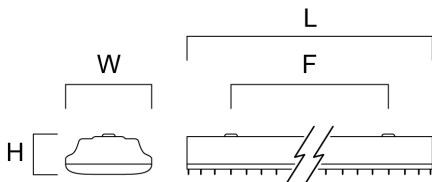

Version	L	W	F	H
1x36W	1250	202	1000	85
1x58W	1550	202	1000	85
2x36W	1250	202	1000	85
2x58W	1550	202	1000	85

Data table

GENERAL DATA

Product name

SYLMASTER T8 LED 1200 1L 2100lm 4K