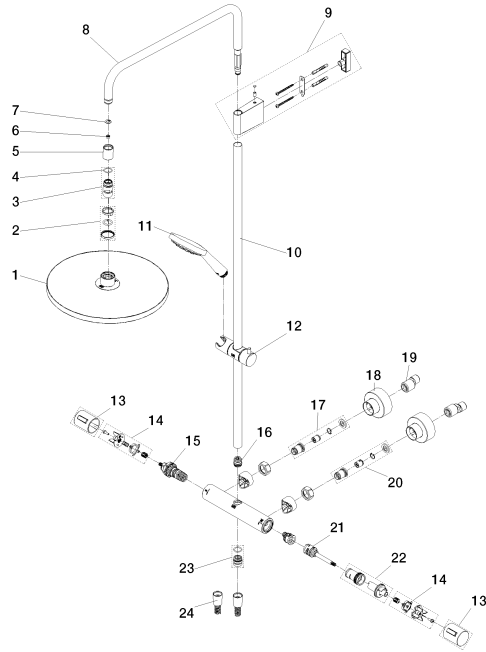

Showerpipe with shower thermostat with hand shower set FlowReduce 300 mm SERIES SPECIFIC - Brushed Dark Bronze (PVD)

34 468 979 Product version from 6/1/2025

Parts for other
finishes can be found
here: [Chrome](#)

Showerpipe with shower thermostat with hand shower set FlowReduce 300 mm SERIES SPECIFIC - Brushed Dark Bronze (PVD)

34 468 979 Product version from 6/1/2025

Spare parts list

No.	Item Number	Name	Quantity used	Delivery time
4	09 14 10 116 90	O-Ring EPDM 70 17,17 x 1,78 mm -	1.00	14
12	12 550 970-43	Slide unit Ø 20 mm - Brushed Dark Bronze (PVD)	1.00	82
23	90 31 20 516 00-43	nipple	1.00	-
Spare part can no longer be ordered, please order the replacement item				
20	90 31 20 540 00 90	Connection Seat without lug right -	1.00	14
19	04 11 04 030 00 90	S-connection with sound damper and seal 1 pair G1/2 x G3/4 -	2.00	14
16	90 24 03 540 01 90	Nipple Coupling M20 x 1 -	1.00	14
17	90 31 20 530 00 90	Connection Seat without lug left -	1.00	14
2	90 23 10 096 00 90	ring set for rain shower -	1.00	14
11	90 12 11 187 00-43	shower	1.00	-
Spare part can no longer be ordered, please order the replacement item				
15	90 15 02 071 00 90	Thermostat cartridge -	1.00	14
22	90 30 40 018 00 90	Adapter for diverter -	1.00	14
10	90 28 22 612 00-43	Pipe Ø 20 x 209 mm - Brushed Dark Bronze (PVD)	1.00	40
21	90 15 02 071 03 90	Diverter Ø 25 x 25 mm -	1.00	14
13	90 17 33 030 01-43	handle	2.00	-
Spare part can no longer be ordered, please order the replacement item				
3	90 18 40 260 00-43	Ball joint with pipe aerator - Brushed Dark Bronze (PVD)	1.00	40
6	09 23 01 102 90	Flow limiter Ø 9,6 x 4,6 mm, 7 l/min. -	1.00	14
7	09 16 01 014 90	Ring Retaining ring Ø 15 x 1 mm -	1.00	14
5	90 21 02 029 00-43	Cover/sleeve for rain shower - Brushed Dark Bronze (PVD)	1.00	40
14	90 12 12 072 00 90	Retainer for thermostat handle Ø 15 x 12 mm -	2.00	14
8	90 28 22 613 00-43	Spout Ø 21 x 10 mm - Brushed Dark Bronze (PVD)	1.00	40
1	90 12 05 101 00-43	shower	1.00	40
25	90 30 30 514 04 90	Attachment set for shower pipe -	1.00	14
18	90 31 20 512 00-43	rosette	1.00	-
Spare part can no longer be ordered, please order the replacement item				
24	90 30 03 012 00-43	hose	1.00	-
Spare part can no longer be ordered, please order the replacement item				
9	90 17 20 315 00-43	holder	1.00	-
Spare part can no longer be ordered, please order the replacement item