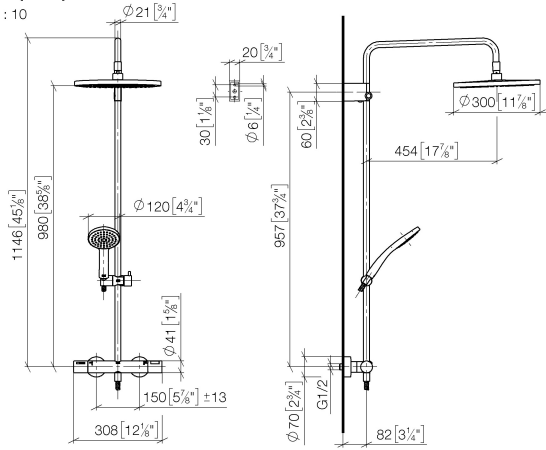

### Rain shower:

- rain shower Ø 300 mm
- Material rain shower: plastic
- PURE RAIN, max. flow rate 6.8 l/min (at 3 bar)
- Function from: 6 l/min
- rain shower with anti-scale system

### Hand shower:

- spray head Ø 120mm
- COMPACT RAIN, max. flow rate 6.8 l/min (at 3 bar)
- hand shower with anti-scale system
- inherently safe from back flow

### Technical data:

- shower with fixed riser projection 454mm
- height of fittings up to rain shower (bottom edge) 980mm
- height of fittings up to top edge of elbow 1146mm
- slide-on rosettes Ø 70 mm
- gauge 150 mm - 13 mm
- Pipe diameter 20 mm
- 1/2" connection

**Showerpipe with shower thermostat with hand shower set FlowReduce 300 mm SERIES SPECIFIC  
- Brushed Dark Bronze (PVD)**

34 468 979 Product version from 6/1/2025

mm [inches]

1 : 10

**Flow rate chart**

**Codes & Standards**