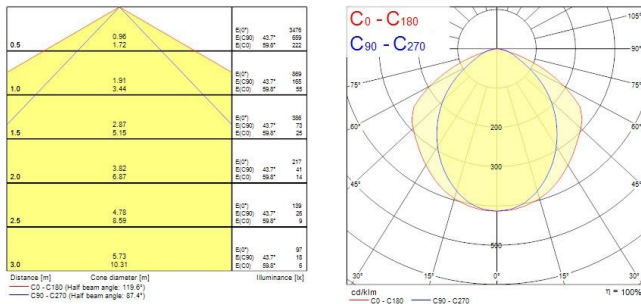

Sylmaster LED

SYLMASTER T8 LED 1200 1L 2100lm 4K

0051684

PRODUCT OVERVIEW

Product name	SYLMASTER T8 LED 1200 1L 2100lm 4K
Technology	LED
Housing	Steel
Mount	Ceiling surface mounting
Warranty	3 years
Fixture luminous flux (lm)	2102
Luminaire efficacy (lm/W)	117
Colour temperature (K)	4000
Light colour	Neutral White
CRI (Ra)	80
Photobiological Risk Group	RG0
Light source included	0029285
Total power consumption (W)	18
Electrical protection	Class I
Control gear type	Not required
Housing colour	White
IP rating	IP20
IK rating	IK02
Product EAN number	5410288516844

PHOTOMETRY

Sylmaster LED

SYLMASTER T8 LED 1200 1L 2100lm 4K

0051684

TECHNICAL DRAWINGS

Version	L	W	F	H
1x36W	1250	202	1000	85
1x58W	1550	202	1000	85
2x36W	1250	202	1000	85
2x58W	1550	202	1000	85