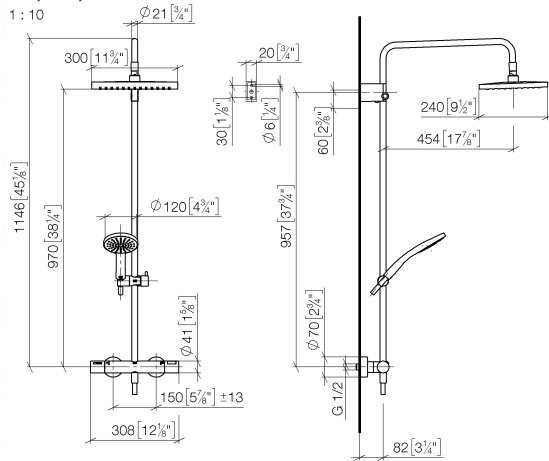

Showerpipe with shower thermostat with hand shower set FlowReduce 300 mm SERIES SPECIFIC
- Brushed Gold (PVD)

34 468 980

Showerpipe with shower thermostat with hand shower set FlowReduce 300 mm SERIES SPECIFIC
- Brushed Gold (PVD)

34 468 980

**Showerpipe with shower thermostat with hand shower set FlowReduce 300 mm SERIES SPECIFIC
- Brushed Gold (PVD)**

34 468 980

mm [inches]

1 : 10

Flow rate chart

Certificates and sustainability

EPD-DOR-20230287 Belgaqua_25-342-2

-IBA1-EN

Environmental.prod

uct-declarat

Showerpipe with shower thermostat with hand shower set FlowReduce 300 mm SERIES SPECIFIC
- Brushed Gold (PVD)

34 468 980