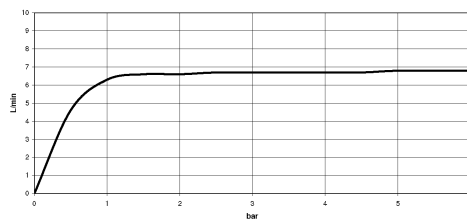

Showerpipe with shower thermostat with hand shower set FlowReduce 300 mm SERIES SPECIFIC
- Brushed Gold (PVD)

34 468 980

Showerpipe with shower thermostat with hand shower set FlowReduce 300 mm SERIES SPECIFIC
- Brushed Gold (PVD)

34 468 980

**Showerpipe with shower thermostat with hand shower set FlowReduce 300 mm SERIES SPECIFIC
- Brushed Gold (PVD)**

34 468 980

mm [inches]

1 : 10

Flow rate chart

Certificates and sustainability

EPD-DOR-20230287 Belgaqua_25-342-2

-IBA1-EN

Environmental.prod

uct-declarat

Showerpipe with shower thermostat with hand shower set FlowReduce 300 mm SERIES SPECIFIC
- Brushed Gold (PVD)

34 468 980