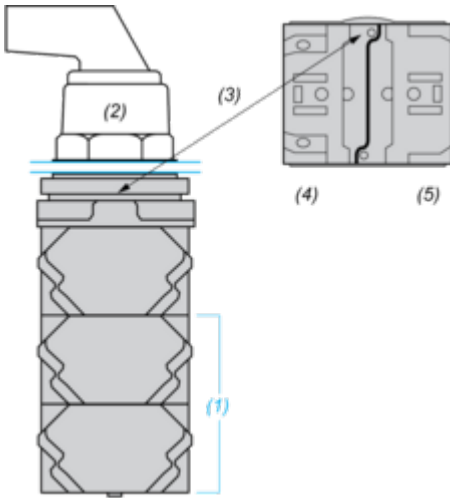

Dimensions Drawings

Dimensions

e panel thickness: 1 to 6 mm / 0.04 to 0.24 in.

Mounting and Clearance

Contact Block Mounting Position

Top and Rear views

- (1) It is possible to mount up to 3 levels of contacts blocks (maximum of 6 contacts blocks)
- (2) Operator
- (3) Locating notch
- (4) Side 1
- (5) Side 2

Panel Cut-Out

Clearance

Legend plate	a min.		b min.	
	mm	in.	mm	in.
9001KN2••	57.2	2.25	44.5	1.75
9001KN3••	57.2	2.25	50.8	2.00

Individual Cut-outs Details

2 alternatives

Offer Marketing Illustration

Product benefits / Features