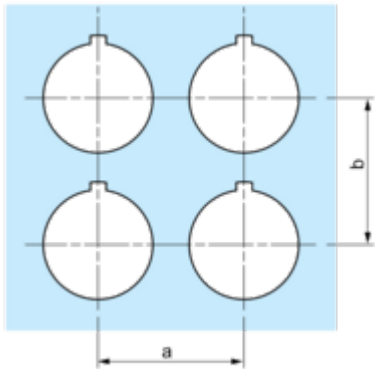

Dimensions Drawings

Dimensions

e panel thickness: 1 to 6 mm / 0.04 to 0.24 in.

Mounting and Clearance

Contact Block Mounting Position

Top and Rear views

- (1) It is possible to mount up to 3 levels of contacts blocks (maximum of 6 contacts blocks)
- (2) Operator
- (3) Locating notch
- (4) Side 1
- (5) Side 2

Panel Cut-Out

Clearance

Legend plate	a min.		b min.	
	mm	in.	mm	in.
9001KN2••	57.2	2.25	44.5	1.75
9001KN3••	57.2	2.25	50.8	2.00

Individual Cut-outs Details

2 alternatives

Offer Marketing Illustration

Product benefits / Features