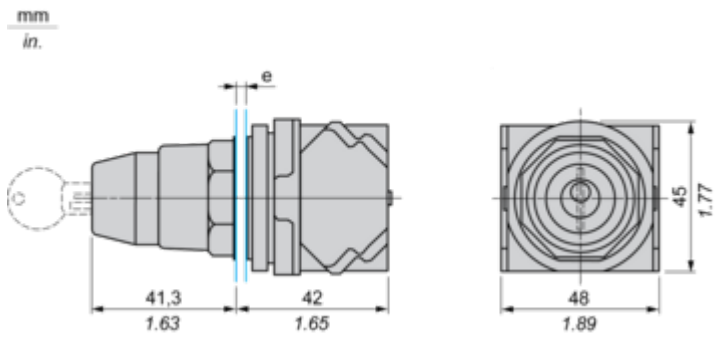

Dimensions Drawings

Dimensions

e panel thickness: 1 to 6 mm / 0.04 to 0.24 in.

Mounting and Clearance

Contact Block Mounting Position

Top and Rear views

- (1) It is possible to mount up to 3 levels of contacts blocks (maximum of 6 contacts blocks)
- (2) Operator
- (3) Locating notch
- (4) Side 1
- (5) Side 2