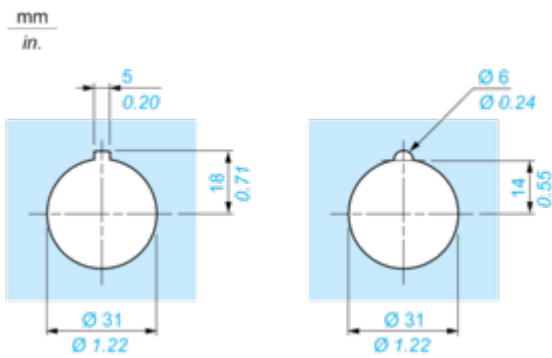

Dimensions Drawings

Dimensions

e panel thickness: 1 to 6 mm / 0.04 to 0.24 in.

Mounting and Clearance

Contact Block Mounting Position

Top and Rear views

- (1) It is possible to mount up to 3 levels of contacts blocks (maximum of 6 contacts blocks)
- (2) Operator
- (3) Locating notch
- (4) Side 1
- (5) Side 2

Panel Cut-Out

Clearance

Legend plate	a min.		b min.	
	mm	in.	mm	in.
9001KN2••	57.2	2.25	44.5	1.75
9001KN3••	57.2	2.25	50.8	2.00

Individual Cut-outs Details

2 alternatives

Offer Marketing Illustration

Product benefits / Features