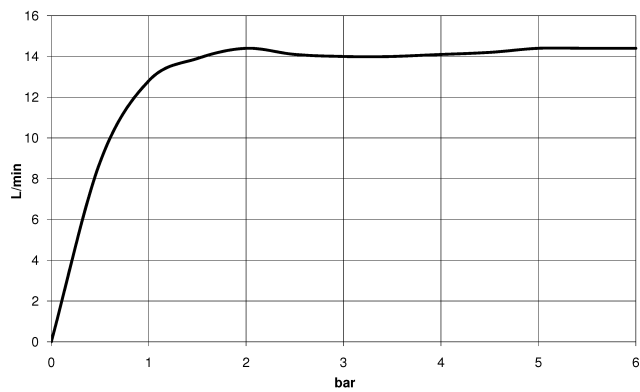

Showerpipe with shower thermostat with hand shower set 300 x 240 mm -  
Brushed Gold (PVD)

---

SERIES SPECIFIC

34 469 980

Showerpipe with shower thermostat with hand shower set 300 x 240 mm -  
Brushed Gold (PVD)

---

SERIES SPECIFIC

34 469 980

34 469 980

mm [inches]

1 : 10

### Flow rate chart