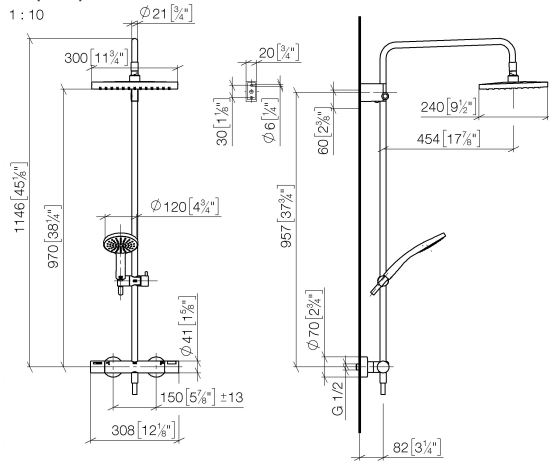

Showerpipe with shower thermostat with hand shower set 300 x 240 mm -  
Brushed Gold (PVD)

---

SERIES SPECIFIC

34 469 980

Showerpipe with shower thermostat with hand shower set 300 x 240 mm -  
Brushed Gold (PVD)

---

SERIES SPECIFIC

34 469 980

34 469 980

mm [inches]

1 : 10

### Flow rate chart