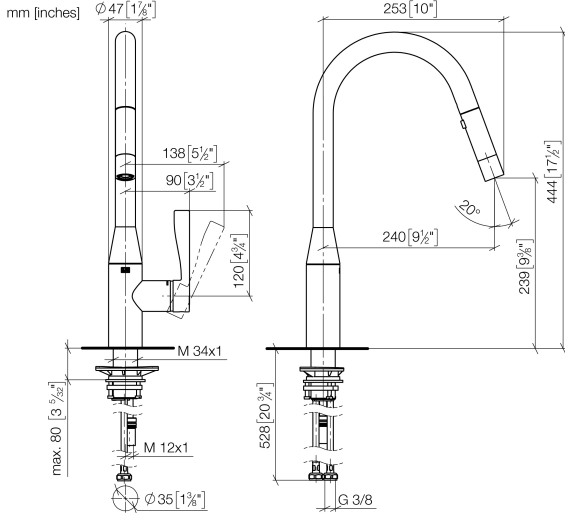

SYNC Single-lever mixer Pull-down with spray function - Brushed Durabross (23kt Gold)

SYNC

33 870 895 Product version from 2/26/2015 to 10/30/2024