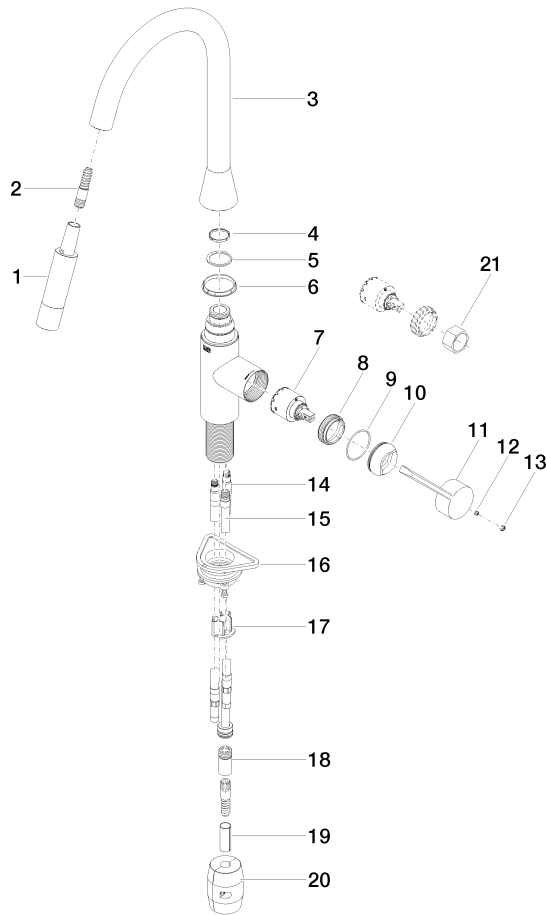

SYNC Single-lever mixer Pull-down with spray function - Brushed Durabron (23kt Gold)

SYNC

33 870 895 Product version from 2/26/2015 to 10/30/2024

Spare parts list

No.	Item Number	Name	Quantity used	Delivery time
1	90 12 11 148 00-28	Rinsing spray - Brushed Durabron (23kt Gold)	1.00	-
Spare part can no longer be ordered, please order the replacement item				
21	90 30 09 031 00 90	Spanner Cartridge screw connection -	1.00	14
3	90 28 22 302 00-28	Spout 325 x 250 x 64 mm - Brushed Durabron (23kt Gold)	1.00	40
2	04 30 02 120 00-85	Tube M12x1 x M12x1 x 1800 mm - Stainless Steel	1.00	20
9	09 14 10 190 90	O-Ring EPDM 70 38,0 x 1,5 mm -	1.00	14
5	09 28 10 162 90	Ring Ø 32 x 1 mm -	1.00	14
8	09 23 10 072 90	Mounting Nut M38 x 1 -	1.00	-
Spare part can no longer be ordered, please order the replacement item				
	09231013490	Nut -		
13	90 31 20 087 00-28	Plug with O-ring Ø 7 x 2,1 mm - Brushed Durabron (23kt Gold)	1.00	40
18	90 24 03 253 00 90	Adapter Ø 16 x 35 mm -	1.00	14
6	09 28 10 161 90	Ring 42,99 x 5 x 42,95 mm -	1.00	14
15	04 28 20 066 00 90	Connection Ø 16 x 285 mm -	1.00	-
Spare part can no longer be ordered, please order the replacement item				
	0428200670090	Pipe -		
19	09 30 03 038 90	Tube slotted Ø 12 x 0,8 x 35 mm -	1.00	14
4	09 28 10 160 90	Ring 25,63 x 2,8 x 25,95 mm -	1.00	14
12	90 31 11 063 00 90	Mounting Threaded pin with hexagon socket with cup point M5 x 4 mm -	1.00	14
16	04 30 11 040 00 90	Mounting for sink unit deck mounting with spacer M34 x 1 -	1.00	14
10	09 28 30 030-28	Cover Ø 42 x 17 mm - Brushed Durabron (23kt Gold)	1.00	40
17	09 20 93 056 90	Hose guide 30 x 22,2 x 25 mm -	1.00	14
14	04 30 04 098 00 90	High pressure hose M8x1 x 600 mm -	4.00	-
Spare part no longer available, please select one of the following items				
	0430041010090	High pressure hose M8x1 x 3/8" x 600 mm -		
	0430041030090	High pressure hose M8x1 x 9/16" x 600 mm -		
11	09 20 89 020-28	Handle Lever 142 x 44,50 x 23 mm - Brushed Durabron (23kt Gold)	1.00	40
20	04 21 50 010 00 90	Weight for kitchen spray hoses 220g -	1.00	14
7	90 15 05 046 05 90	Single-lever mixer cartridge insert 45° with fastening nut and adapter key , torque wrench Ø 35 mm x 58,6 mm -	1.00	14