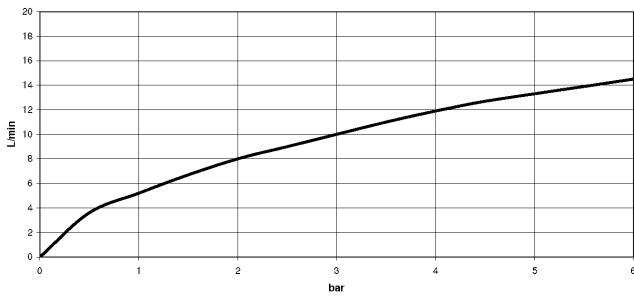

SYNC Single-lever mixer Pull-down with spray function - Brushed Durabronze (23kt Gold)

SYNC

33 870 895 Product version from 2/26/2015 to 10/30/2024

- 240mm projection
- pivotable spout 360°
- Optional swivel limiter available with swivel limiter set 12 821 970 90
- laminar and spray flow
- height of mixer 444 mm
- height up to laminar flow regulator 240 mm
- hole diameter 35 mm
- 1800 mm metal shower hose
- sprayface with anti-scaling system
- max. flow 10.4 l/min at 3 bar flow pressure
- lead-free
- Flow modes can be changed while the water is running
- This product can help a building meet the requirements of Green Building Rating Systems, e.g. LEED®, BREEAM®, DGNB

SYNC Single-lever mixer Pull-down with spray function - Brushed Durabross (23kt Gold)

SYNC

33 870 895 Product version from 2/26/2015 to 10/30/2024

Flow rate chart

Codes & Standards

DIN 4109

EN 1717

Executive Order
no. 1007