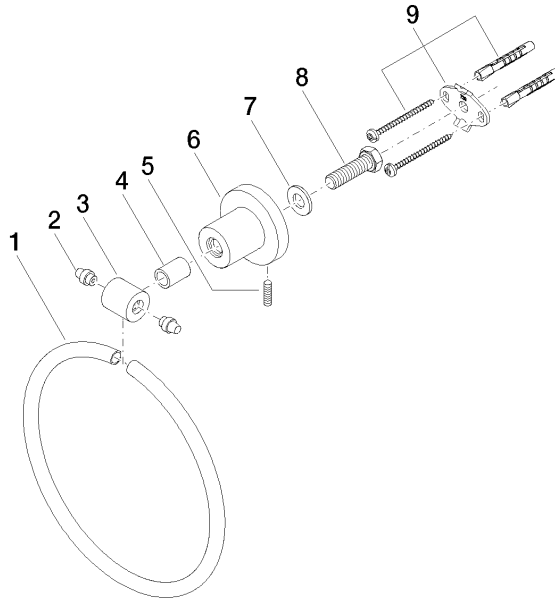

83 200 892 Product version from 4/1/2024

- width 185mm
- rosette Ø 55 mm
- 80mm projection

	Brushed Platinum	83 200 892-06
	Chrome	83 200 892-00
	Platinum	83 200 892-08
	Dark Chrome	83 200 892-19
	Brushed Durabrass (23kt Gold)	83 200 892-28
	Matte Black	83 200 892-33
	Brushed Gold (PVD)	83 200 892-37
	Brushed Dark Brass (PVD)	83 200 892-39
	Brushed Bronze (PVD)	83 200 892-42
	Brushed Dark Bronze (PVD)	83 200 892-43
	Brushed Champagne (22kt Gold)	83 200 892-46
	Champagne (22kt Gold)	83 200 892-47
	Brushed Chrome	83 200 892-93
	Brushed Dark Platinum	83 200 892-99

83 200 892 Product version from 4/1/2024

mm [inches]

83 200 892 Product version from 4/1/2024

Parts for other finishes can be found here: [Chrome](#)

Spare parts list

No.	Item Number	Name	Quantity used	Delivery time
	9 05 17 20 739 00 90	Attachment set 150 x 65 x 10 mm -	1.00	14
	6 08 17 89 505-06	Holder universal 60 x 100 x 60 mm - Brushed Platinum	1.00	20
	7 09 30 11 046 90	Washer Ø 10,5 -	1.00	14
	3 08 17 89 550-06	Holder for towel ring 22 x 22 x 23 mm - Brushed Platinum	1.00	-
Spare part can no longer be ordered, please order the replacement item				
	1 08 18 80 502-06	Holder 185 x 185 x 10 mm - Brushed Platinum	1.00	20
	8 09 30 30 072 90	Mounting Hexagonal bolt with thread as far as head M10 x 35 mm -	1.00	14
	2 08 31 20 550 90	Plug for towel ring -	2.00	14
	4 08 17 20 624-06	Sleeve Ø 14 x 10 x 19,50 mm - Brushed Platinum	1.00	20
	5 04 31 11 113 00 90	Mounting Threaded pin M5 x 12 mm -	1.00	14