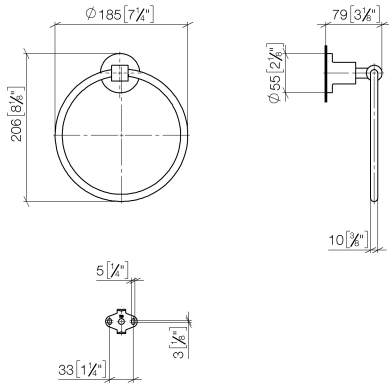

83 200 892 Product version from 4/1/2024

- width 185mm
- rosette Ø 55 mm
- 80mm projection

	Brushed Platinum	83 200 892-06
	Chrome	83 200 892-00
	Platinum	83 200 892-08
	Dark Chrome	83 200 892-19
	Brushed Durabrass (23kt Gold)	83 200 892-28
	Matte Black	83 200 892-33
	Brushed Gold (PVD)	83 200 892-37
	Brushed Dark Brass (PVD)	83 200 892-39
	Brushed Bronze (PVD)	83 200 892-42
	Brushed Dark Bronze (PVD)	83 200 892-43
	Brushed Champagne (22kt Gold)	83 200 892-46
	Champagne (22kt Gold)	83 200 892-47
	Brushed Chrome	83 200 892-93
	Brushed Dark Platinum	83 200 892-99

83 200 892 Product version from 4/1/2024

mm [inches]

83 200 892 Product version from 4/1/2024

Parts for other finishes can be found here: [Chrome](#)

Spare parts list

No.	Item Number	Name	Quantity used	Delivery time
	9 05 17 20 739 00 90	Attachment set 150 x 65 x 10 mm -	1.00	14
	6 08 17 89 505-06	Holder universal 60 x 100 x 60 mm - Brushed Platinum	1.00	20
	7 09 30 11 046 90	Washer Ø 10,5 -	1.00	14
	3 08 17 89 550-06	Holder for towel ring 22 x 22 x 23 mm - Brushed Platinum	1.00	-
Spare part can no longer be ordered, please order the replacement item				
	1 08 18 80 502-06	Holder 185 x 185 x 10 mm - Brushed Platinum	1.00	20
	8 09 30 30 072 90	Mounting Hexagonal bolt with thread as far as head M10 x 35 mm -	1.00	14
	2 08 31 20 550 90	Plug for towel ring -	2.00	14
	4 08 17 20 624-06	Sleeve Ø 14 x 10 x 19,50 mm - Brushed Platinum	1.00	20
	5 04 31 11 113 00 90	Mounting Threaded pin M5 x 12 mm -	1.00	14