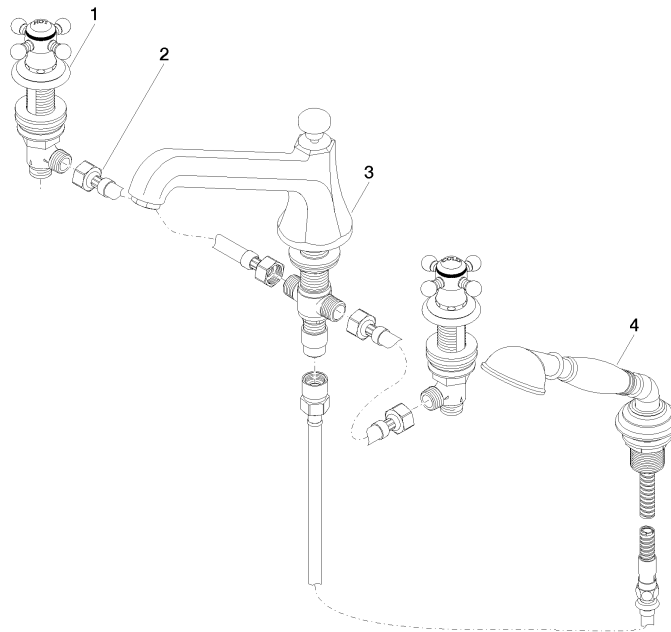

MADISON Bath shower set for bath rim or tile edge installation - Brushed Durabronze (23kt Gold)

MADISON

27 502 360 Product version from 7/31/2009

- spout: circular, air-enriched flow
 - max. spout flow rate 23 l/min
 - Hand shower: COMPACT RAIN, max. flow rate 6.8 l/min (at 3 bar)
 - complete hand shower set with anti-scale system
 - 225mm projection
 - automatic bath/shower diverter
 - height of mixer 185 mm
 - height up to aerator 140 mm
 - hole diameter valve 32 mm
 - hole diameter spout 32 mm
 - hole diameter for complete hand shower set 32 mm
 - rosette for complete hand shower set Ø 55mm
 - rosette for deck valve Ø 55mm
 - metal shower hose 1750mm with integrated anti-twist protection
- Intrinsic protection against back flow.

Recommended miscellaneous

Perfecto installation kit - 12 614 970 90

Recommended miscellaneous

Decorative caps for Perfecto - Brushed Durabronze (23kt Gold) 12 801 970-28
• 1 pair

MADISON Bath shower set for bath rim or tile edge installation - Brushed
Durabronz (23kt Gold)

27 502 360 Product version from 7/31/2009

Spare parts list

No.	Item Number	Name	Quantity used	Delivery time
1	20 000 360-28	MADISON Deck valve clockwise closing cold or hot - Brushed Durabron (23kt Gold)	2.00	-
Spare part can no longer be ordered, please order the replacement item				
4	27 703 360-28	MADISON Hand shower set for bath rim or tile edge installation - Brushed Durabron (23kt Gold)	1.00	-
Spare part can no longer be ordered, please order the replacement item				
3	13 502 380-28	spout	1.00	-
Spare part can no longer be ordered, please order the replacement item				
2	12 502 970 90	High pressure hose 1/2" x 1/2" x 400 mm -	2.00	14