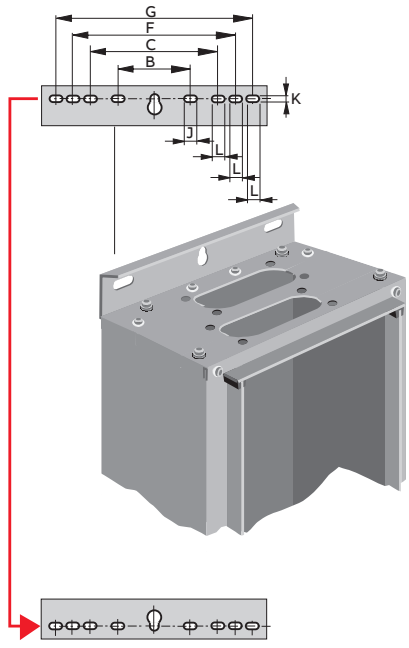

—
INSTALLATION INSTRUCTION

Cable entry plate

OEZXP_120C...380C

OEZXP_120C...380C

A00196A

OEZXP_120C...380C

A00193A

A00195A