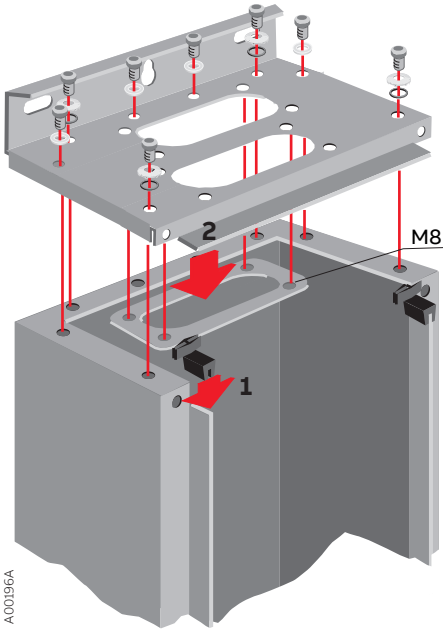

—
INSTALLATION INSTRUCTION

Cable entry plate

OEZXP_120C...380C

OEZXP_120C...380C

A00196A

OEZXP_120C...380C

A00193A

A00195A