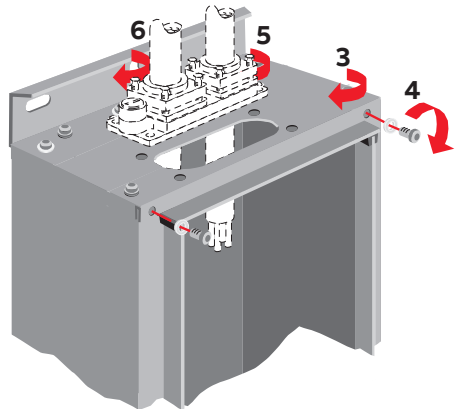

—
INSTALLATION INSTRUCTION

Cable entry plate

OEZXP_120C...380C

OEZXP_120C...380C

A00196A

OEZXP_120C...380C

A00193A

A00195A