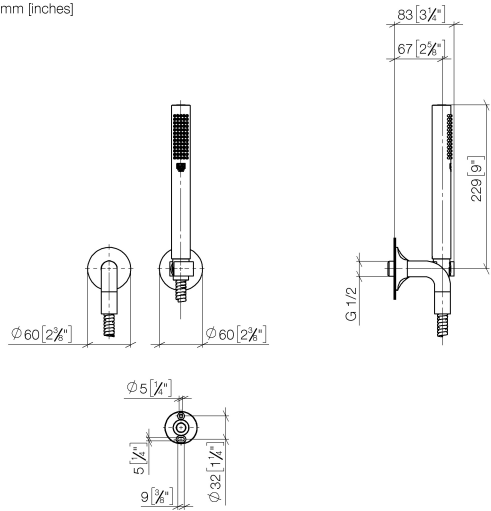

Technical data:

- rosette for wall elbow Ø 60mm
- rosette for shower holder Ø 60mm
- 1/2" wall elbow
- 3/8" shower outlet

Notes:

	Platinum	27 808 809-08
	Chrome	27 808 809-00
	Brushed Platinum	27 808 809-06
	Dark Chrome	27 808 809-19
	Brushed Durabrass (23kt Gold)	27 808 809-28
	Brushed Gold (PVD)	27 808 809-37
	Brushed Dark Brass (PVD)	27 808 809-39
	Brushed Bronze (PVD)	27 808 809-42
	Brushed Dark Bronze (PVD)	27 808 809-43
	Brushed Champagne (22kt Gold)	27 808 809-46
	Champagne (22kt Gold)	27 808 809-47
	Brushed Dark Platinum	27 808 809-99

Recommended miscellaneous

Concealed wall elbow -

- min. recess depth 90 mm
- max. recess depth 163 mm

35 085 970 90

27 808 809 Product version from 3/13/2017 to 6/3/2020

mm [inches]

Flow rate chart

Codes & Standards

DIN 4109

EN 1717

ISO 3822

Scottish Water
Byelaws

UK Water Supply
Regulations

Ü-Zeichen

VAIA Hand shower set with individual rosettes - Platinum

VAIA

27 808 809 Product version from 3/13/2017 to 6/3/2020

Certificates and sustainability

LGA_29

LGA_28

Belgaqua_22_280_2 WRAS_1810

Spare parts list

No.	Item Number	Name	Quantity used	Delivery time
5	90 30 02 072 00-08	Metal shower hose 1/2" x 3/8" x 1250 mm - Platinum	1.00	54
4	90 14 20 026 00 90	Washer 14 x 8 x 2 mm Centellen WS 3820 -	1.00	14
1	28 019 979-08	Hand shower - Platinum	1.00	-
Spare part can no longer be ordered, please order the replacement item				
3	28 050 809-08	VAIA Wall bracket - Platinum	1.00	54
2	28 450 809-08	VAIA Wall elbow - Platinum	1.00	54