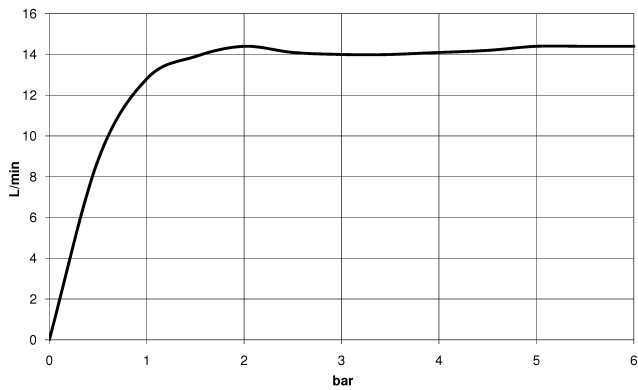

27 808 809 Product version from 3/13/2017 to 6/3/2020

- COMPACT RAIN, max. flow rate 15 l/min (at 3 bar)
- Function from: 5 l/min
- inherently safe from back flow.
- with anti-scale system
- metal shower hose 1250mm with integrated anti-twist protection

Technical data:

- rosette for wall elbow Ø 60mm
- rosette for shower holder Ø 60mm
- 1/2" wall elbow
- 3/8" shower outlet

Notes:

	Platinum	27 808 809-08
	Chrome	27 808 809-00
	Brushed Platinum	27 808 809-06
	Dark Chrome	27 808 809-19
	Brushed Durabrass (23kt Gold)	27 808 809-28
	Brushed Gold (PVD)	27 808 809-37
	Brushed Dark Brass (PVD)	27 808 809-39
	Brushed Bronze (PVD)	27 808 809-42
	Brushed Dark Bronze (PVD)	27 808 809-43
	Brushed Champagne (22kt Gold)	27 808 809-46
	Champagne (22kt Gold)	27 808 809-47
	Brushed Dark Platinum	27 808 809-99

Recommended miscellaneous

Concealed wall elbow -

- min. recess depth 90 mm
- max. recess depth 163 mm

35 085 970 90

27 808 809 Product version from 3/13/2017 to 6/3/2020

mm [inches]

Flow rate chart

Codes & Standards