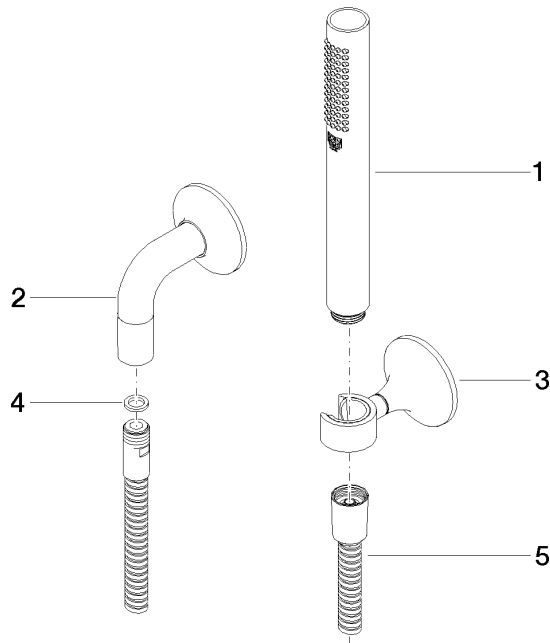

Technical data:

- rosette for wall elbow Ø 60mm
- rosette for shower holder Ø 60mm
- 1/2" wall elbow
- 3/8" shower outlet

Notes:

	Platinum	27 808 809-08
	Chrome	27 808 809-00
	Brushed Platinum	27 808 809-06
	Dark Chrome	27 808 809-19
	Brushed Durabrass (23kt Gold)	27 808 809-28
	Brushed Gold (PVD)	27 808 809-37
	Brushed Dark Brass (PVD)	27 808 809-39
	Brushed Bronze (PVD)	27 808 809-42
	Brushed Dark Bronze (PVD)	27 808 809-43
	Brushed Champagne (22kt Gold)	27 808 809-46
	Champagne (22kt Gold)	27 808 809-47
	Brushed Dark Platinum	27 808 809-99

Recommended miscellaneous

Concealed wall elbow -

- min. recess depth 90 mm
- max. recess depth 163 mm

35 085 970 90

27 808 809 Product version from 3/13/2017 to 6/3/2020

mm [inches]

Flow rate chart

Codes & Standards

DIN 4109

EN 1717

ISO 3822

Scottish Water
Byelaws

UK Water Supply
Regulations

Ü-Zeichen

VAIA Hand shower set with individual rosettes - Platinum

VAIA

27 808 809 Product version from 3/13/2017 to 6/3/2020

Certificates and sustainability

LGA_29

LGA_28

Belgaqua_22_280_2 WRAS_1810

Spare parts list

No.	Item Number	Name	Quantity used	Delivery time
5	90 30 02 072 00-08	Metal shower hose 1/2" x 3/8" x 1250 mm - Platinum	1.00	54
4	90 14 20 026 00 90	Washer 14 x 8 x 2 mm Centellen WS 3820 -	1.00	14
1	28 019 979-08	Hand shower - Platinum	1.00	-
Spare part can no longer be ordered, please order the replacement item				
3	28 050 809-08	VAIA Wall bracket - Platinum	1.00	54
2	28 450 809-08	VAIA Wall elbow - Platinum	1.00	54