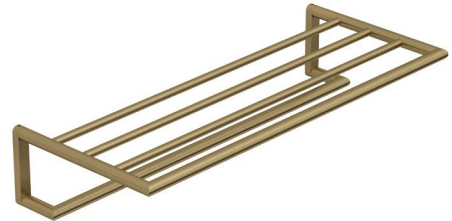

Technische Daten/ Technical Data

KLUDI-VELA R
towel shelf with bath towel holder

Ref.: 58989NO

Finishes:
NO Brushed Gold (18) PVD

Product description
Manufacturer KLUDI GmbH & Co. KG
Typ: KLUDI-VELA R
towel shelf with bath towel holder
Ref.: 58989NO

towel shelf with bath towel holder
wall mounted
with fixing material screws and dowels
wall holder metal

Produktabbildung/ Product picture