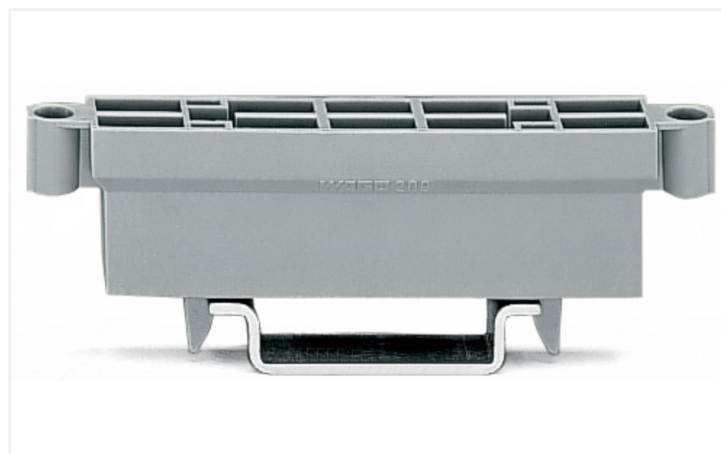

Data Sheet | Item Number: 209-100

Collective carrier for adjacent jumpers; suitable for 279 to 284 Series adjacent jumpers, 215 Series banana plugs

<https://www.wago.com/209-100>

The collective carrier can be snapped onto DIN-35 rails.

It serves as a depository for adjacent jumpers and banana plugs during maintenance work.

Technical data

Mounting type	DIN-35 rail
---------------	-------------

Physical data

Width	10.7 mm / 0.421 inches
Height	74 mm / 2.913 inches
Depth	74 mm / 2.913 inches
Depth from upper-edge of DIN-rail	18 mm / 0.709 inches

Material data

Fire load	0.142 MJ
Weight	4.7 g

Commercial data

Product Group	2 (Terminal Block Accessories)
PU (SPU)	50 (25) pcs
Packaging type	Box
Country of origin	DE
GTIN	4017332096157
Customs tariff number	39269097900