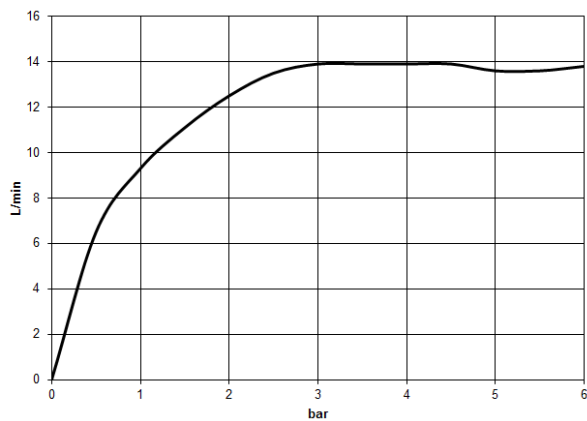

Flow rate chart

Codes & Standards

DIN 4109

EN 1717

ISO 3822

Scottish Water
Byelaws

UK Water Supply
Regulations

Ü-Zeichen