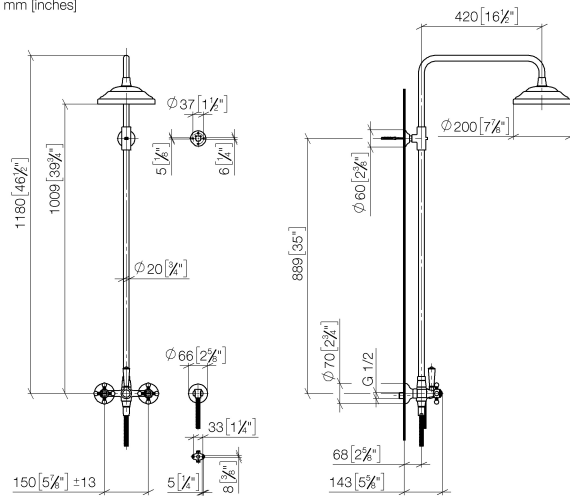

# MADISON Showerpipe with shower mixer without hand shower 200 mm - Platinum

MADISON

26 632 360 Product version from 4/1/2025

- rain shower Ø 200 mm
- Rain shower material: metal
- overhead shower: rain flow
- max. rainshower flow 14 l/min
- Function from: 8 l/min
- rain shower with anti-scale system

### Technical data:

- shower with fixed riser projection 420mm
- height of fittings up to rain shower (bottom edge) 1009mm
- height of fittings up to top edge of elbow 1180mm
- rosette for wall mounting Ø 70mm
- rosette for shower mixer Ø 60mm
- rosette for shower holder Ø 66mm
- Pipe diameter 20 mm
- gauge 150 mm - 13 mm

## Required miscellaneous

- |   |               |
|---|---------------|
| <b>MADISON Hand shower 95 mm - Platinum</b>   | 28 002 978-08 |
| <ul style="list-style-type: none"> <li>• Three settings: COMPACT RAIN, COMPACT SOFT FLOW, COMPACT AQUAPRESSURE FLOW, max. flow rate l/min (at 3 bar)</li> <li>• spray head Ø 95mm</li> <li>• Hand shower see page {PAGE}</li> </ul> |               |

**MADISON Showerpipe with shower mixer without hand shower 200 mm -  
Platinum**

MADISON

26 632 360 Product version from 4/1/2025  
mm [inches]

**Flow rate chart**

**Codes & Standards**

DIN 4109

EN 1717

ISO 3822