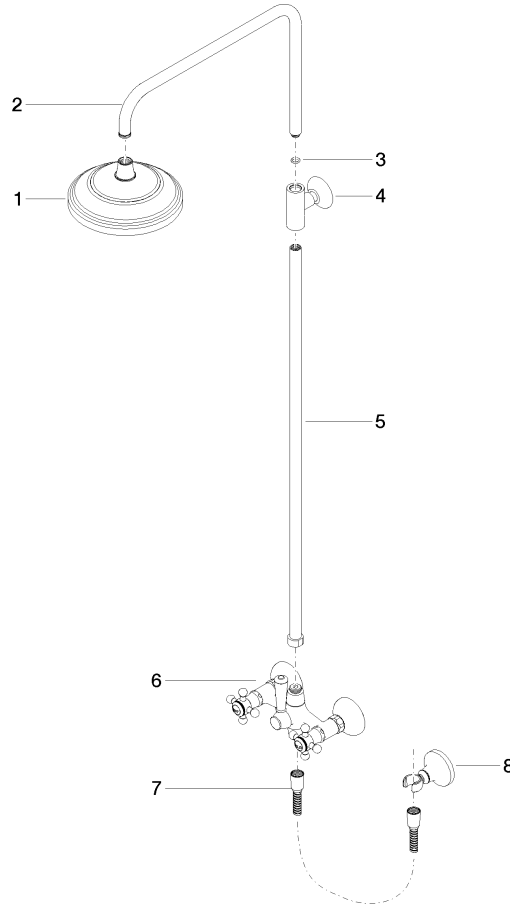

### Control element:

- rotary diverter for fixed-riser shower/hand shower
- metal shower hose 1250mm with integrated anti-twist protection

### Technical data:

- shower with fixed riser projection 420mm
- height of fittings up to rain shower (bottom edge) 1009mm
- height of fittings up to top edge of elbow 1180mm
- rosette for wall mounting Ø 70mm
- rosette for shower mixer Ø 60mm
- rosette for shower holder Ø 66mm
- Pipe diameter 20 mm
- gauge 150 mm - 13 mm

---

LGA\_29

Belgaqua\_21-023-2 WRAS\_2204

EPD-DOR-20230287 Belgaqua\_25-345-2  
-IBA1-EN  
Environmental.prod  
uct-declarat

**MADISON Showerpipe with shower mixer without hand shower 200 mm -  
Platinum**

MADISON

26 632 360 Product version from 4/1/2025

Parts for other  
finishes can be found  
here: [Chrome](#)

**Spare parts list**

No.	Item Number	Name	Quantity used	Delivery time
4	90 17 11 033 00-08	Mounting T-piece 135 x 150 x 85 mm - Platinum	1.00	-
Spare part can no longer be ordered, please order the replacement item				
8	28 050 410-08	MADISON Wall bracket - Platinum	1.00	-
Spare part can no longer be ordered, please order the replacement item				
	28050361-08	MADISON Wall bracket - Platinum		
3	90 14 10 011 00 90	O-Ring EPDM 70 11,0 x 2,5 mm -	1.00	14
5	90 28 22 096 00-08	Pipe 830 mm - Platinum	1.00	-
Spare part can no longer be ordered, please order the replacement item				
7	28 104 970-08	Metal shower hose 1/2" x 1/2" x 1250 mm - Platinum	1.00	54
6	04 17 10 001 00-08	Housing for spray wall mounting 234 x 147 x 150 mm - Platinum	1.00	54
1	04 12 05 038 01-08	Rainshower round Ø 200 x 93 mm - Platinum	1.00	54
2	04 28 22 101 20-08	Spout 447,5 x 30 x 297 mm - Platinum	1.00	54