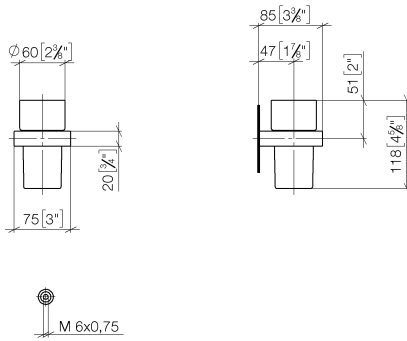

**Tumbler holder , wall model - Brushed Durabronze (23kt Gold)**

SERIES SPECIFIC

83 400 780 Product version from 4/1/2025

- crystal glass
- width 75mm
- height 118 mm
- 85mm projection

	Brushed Durabronze (23kt Gold)	83 400 780-28
	Chrome	83 400 780-00
	Brushed Platinum	83 400 780-06
	Platinum	83 400 780-08
	Dark Chrome	83 400 780-19
	Brushed Light Gold (PVD)	83 400 780-27
	Brushed Gold (PVD)	83 400 780-37
	Brushed Dark Brass (PVD)	83 400 780-39
	Brushed Bronze (PVD)	83 400 780-42
	Brushed Dark Bronze (PVD)	83 400 780-43
	Brushed Champagne (22kt Gold)	83 400 780-46
	Champagne (22kt Gold)	83 400 780-47
	Brushed Dark Platinum	83 400 780-99

83 400 780 Product version from 4/1/2025

mm [inches]

83 400 780 Product version from 4/1/2025

Parts for other finishes can be found here: [Chrome](#)

### Spare parts list

No.	Item Number	Name	Quantity used	Delivery time
1	90 90 00 008 00 84	Crystal tumbler -	1.00	14
2	08 28 10 500 91	Guide ring without lug Ø 57 x 7 mm -	1.00	14
4	05 17 20 726 02 90	Attachment set -	2.00	14
3	09 31 11 148 90	Mounting Threaded pin with hexagon socket with point M5 x 4 mm -	2.00	14
5	08 17 20 726 90	Holder Wall mounting Ø 13,5 x 20 mm -	2.00	14