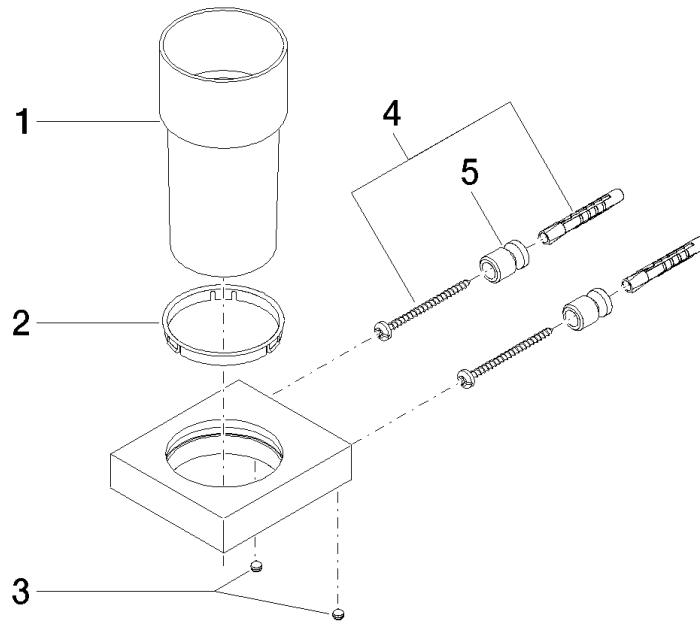

**Tumbler holder , wall model - Brushed Durabronze (23kt Gold)**

SERIES SPECIFIC

83 400 780 Product version from 4/1/2025

- crystal glass
- width 75mm
- height 118 mm
- 85mm projection

	Brushed Durabronze (23kt Gold)	83 400 780-28
	Chrome	83 400 780-00
	Brushed Platinum	83 400 780-06
	Platinum	83 400 780-08
	Dark Chrome	83 400 780-19
	Brushed Light Gold (PVD)	83 400 780-27
	Brushed Gold (PVD)	83 400 780-37
	Brushed Dark Brass (PVD)	83 400 780-39
	Brushed Bronze (PVD)	83 400 780-42
	Brushed Dark Bronze (PVD)	83 400 780-43
	Brushed Champagne (22kt Gold)	83 400 780-46
	Champagne (22kt Gold)	83 400 780-47
	Brushed Dark Platinum	83 400 780-99

83 400 780 Product version from 4/1/2025

mm [inches]

83 400 780 Product version from 4/1/2025

Parts for other finishes can be found here: [Chrome](#)

### Spare parts list

No.	Item Number	Name	Quantity used	Delivery time
1	90 90 00 008 00 84	Crystal tumbler -	1.00	14
2	08 28 10 500 91	Guide ring without lug Ø 57 x 7 mm -	1.00	14
4	05 17 20 726 02 90	Attachment set -	2.00	14
3	09 31 11 148 90	Mounting Threaded pin with hexagon socket with point M5 x 4 mm -	2.00	14
5	08 17 20 726 90	Holder Wall mounting Ø 13,5 x 20 mm -	2.00	14