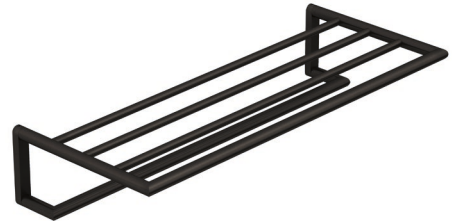

## Technische Daten/ Technical Data

KLUDI-VELA R  
towel shelf with bath towel holder

Ref.: 58989N2

Finishes:  
N2 Brushed Gunmetal PVD

Product description  
Manufacturer KLUDI GmbH & Co. KG  
Typ: KLUDI-VELA R  
towel shelf with bath towel holder  
Ref.: 58989N2

towel shelf with bath towel holder  
wall mounted  
with fixing material screws and dowels  
wall holder metal

Produktabbildung/ Product picture

Maßzeichnung/ Dimensional drawing