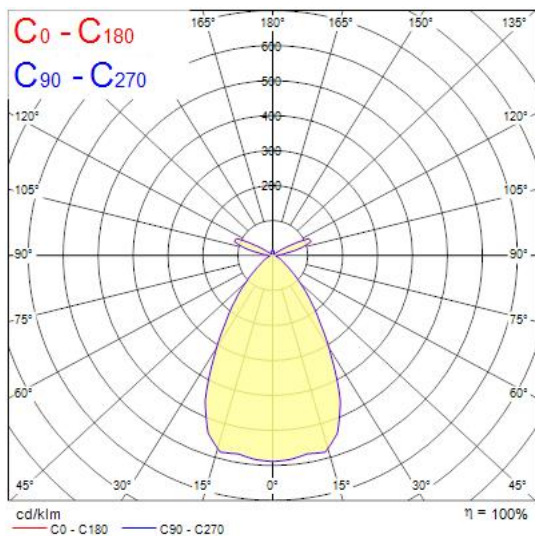

Concord

EQUINOX 165 2500 940 DALI 2059949

Photobiological Risk Group	RG1
Total power consumption (W)	20
Electrical protection	Class II
Control gear type	LED driver constant current
Control gear mounting	Remote
Minimum dimming level (%)	1
Housing colour	RAL9016
IP rating	IP20
IK rating	IK02
Product EAN number	5025768599493
Warranty	5 years
Dimming method	DALI, Switch-dim (mains-rated)
Useful luminous flux (#use)	2500

Photometry