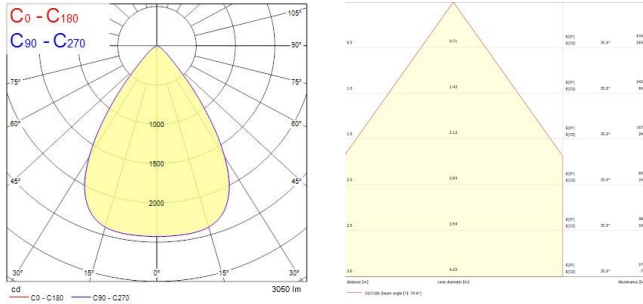

INSAVER SLIM 225

INSAVER SLIM UGR19 IP44 225 3050LM 840
0030507

TECHNICAL DRAWINGS