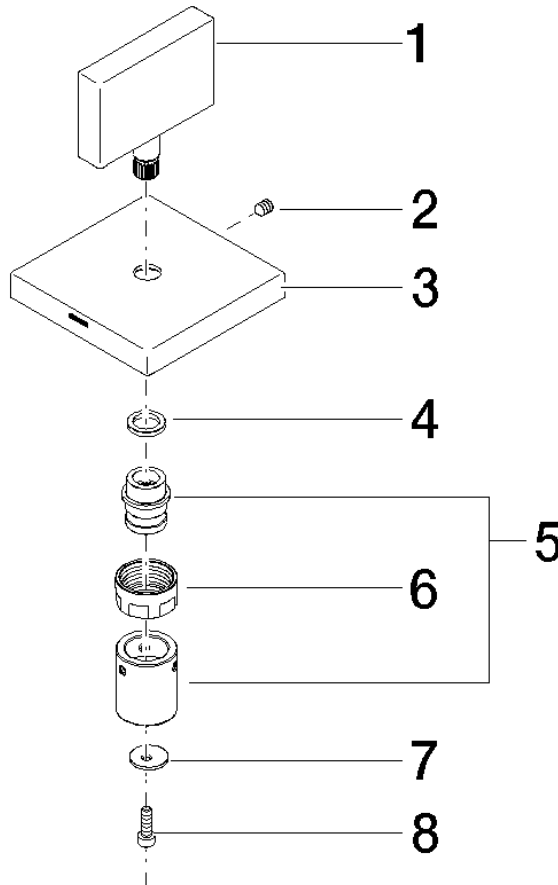

Handle for wall valve Hot 60 x 75 x 60 mm - Brushed Champagne (22kt Gold)

SPARE PARTS

90 20 78 002 07 Product version from 7/1/2022

	Brushed Champagne (22kt Gold)	90 20 78 002 07-46
	Chrome	90 20 78 002 07-00
	Brushed Platinum	90 20 78 002 07-06
	Platinum	90 20 78 002 07-08
	Dark Chrome	90 20 78 002 07-19
	Brushed Light Gold (PVD)	90 20 78 002 07-27
	Brushed Durabrass (23kt Gold)	90 20 78 002 07-28
	Brushed Dark Brass (PVD)	90 20 78 002 07-39
	Brushed Bronze (PVD)	90 20 78 002 07-42
	Champagne (22kt Gold)	90 20 78 002 07-47
	Cyprum	90 20 78 002 07-49
	Brushed Dark Platinum	90 20 78 002 07-99

Handle for wall valve Hot 60 x 75 x 60 mm - Brushed Champagne (22kt Gold)

SPARE PARTS

90 20 78 002 07 Product version from 7/1/2022

Handle for wall valve Hot 60 x 75 x 60 mm - Brushed Champagne (22kt Gold)

SPARE PARTS

90 20 78 002 07 Product version from 7/1/2022

90 20 78 002 07 Product version from 7/1/2022

Parts for other finishes can be found here: [Chrome](#)

Spare parts list

No.	Item Number	Name	Quantity used	Delivery time
1	09 20 78 007-46	handle	1.00	40
7	09 30 11 193 90	Disc with tothing Ø 12 x 1 mm -	1.00	14
5	90 12 12 223 00 90	Fixing cap with sleeve -	1.00	14
6	09 23 30 074 90	Mounting Nut M16 x 1 -	1.00	14
8	09 30 30 167 90	Mounting Cylinder head screw with hexagon socket M3 x 10 mm -	1.00	14
4	09 14 03 187 90	Ring -	1.00	14
3	09 27 78 046-46	rosette	1.00	40
2	90 31 11 007 00 90	Mounting Threaded pin with hexagon socket M4 x 6 mm	1.00	14