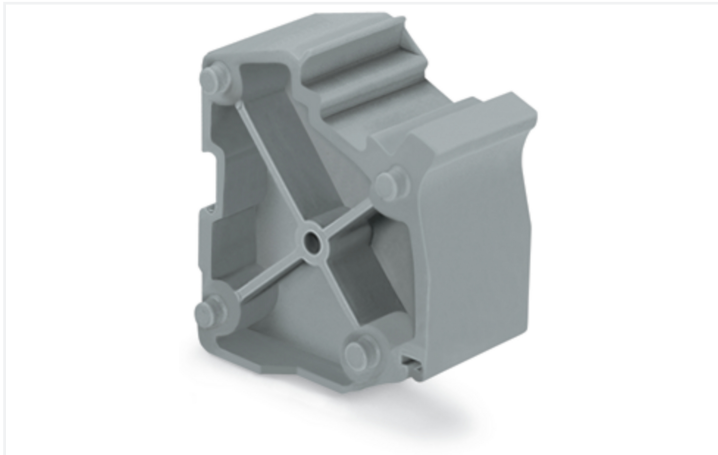

Data Sheet | Item Number: 2016-549

Spacer module; modular; e.g., for bridging commoned terminal blocks; gray

<https://www.wago.com/2016-549>

Color: ■ gray

Physical data

Width	12 mm / 0.472 inches
Module width	12 mm / 0.472 inches

Mechanical data

Marking level	Center/side marking
---------------	---------------------

Material data

Note (material data)	Information on material specifications can be found here
Color	gray
Material group	I
Insulation material (main housing)	Polyamide (PA66)
Flammability class per UL94	V0
Fire load	0.081 MJ
Weight	2.7 g