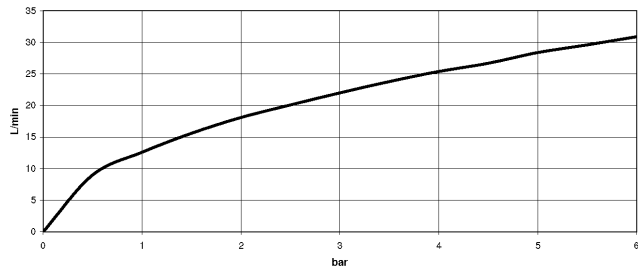

27 522 819 Product version from 3/13/2017

- spout: circular, air-enriched flow
- max. flow 21.5 l/min at 3 bar flow pressure
- Hand shower: COMPACT RAIN, max. flow rate 6.8 l/min (at 3 bar)
- complete hand shower set with anti-scale system
- automatic bath/shower diverter
- 220mm projection
- height of mixer 347 mm
- height up to aerator 244 mm
- hole diameter spout 32 mm
- hole diameter valve 32 mm
- hole diameter for complete hand shower set 32 mm
- rosette for spout Ø 60mm
- rosette for complete hand shower set Ø 60mm
- rosette for deck valve Ø 60mm
- metal shower hose 1750mm with integrated anti-twist protection
- WRAS

Intrinsic protection against back flow.

	Platinum	27 522 819-08
	Chrome	27 522 819-00
	Brushed Platinum	27 522 819-06
	Dark Chrome	27 522 819-19
	Brushed Durabronze (23kt Gold)	27 522 819-28
	Brushed Dark Brass (PVD)	27 522 819-39
	Brushed Bronze (PVD)	27 522 819-42
	Brushed Dark Bronze (PVD)	27 522 819-43
	Brushed Champagne (22kt Gold)	27 522 819-46
	Champagne (22kt Gold)	27 522 819-47
	Brushed Dark Platinum	27 522 819-99

27 522 819 Product version from 3/13/2017

mm [inches]  
M 1:10

**Flow rate chart**

**Codes & Standards**

ASME A112.18.1      cUPC      DIN 4109      EN 1717

Executive Order      ISO 3822      Ü-Zeichen  
no. 1007