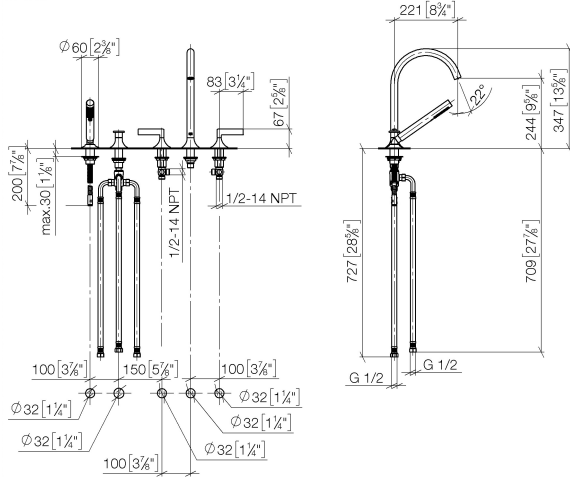

27 522 819 Product version from 3/13/2017

- spout: circular, air-enriched flow
- max. flow 21.5 l/min at 3 bar flow pressure
- Hand shower: COMPACT RAIN, max. flow rate 6.8 l/min (at 3 bar)
- complete hand shower set with anti-scale system
- automatic bath/shower diverter
- 220mm projection
- height of mixer 347 mm
- height up to aerator 244 mm
- hole diameter spout 32 mm
- hole diameter valve 32 mm
- hole diameter for complete hand shower set 32 mm
- rosette for spout Ø 60mm
- rosette for complete hand shower set Ø 60mm
- rosette for deck valve Ø 60mm
- metal shower hose 1750mm with integrated anti-twist protection
- WRAS

Intrinsic protection against back flow.

	Platinum	27 522 819-08
	Chrome	27 522 819-00
	Brushed Platinum	27 522 819-06
	Dark Chrome	27 522 819-19
	Brushed Durabronze (23kt Gold)	27 522 819-28
	Brushed Dark Brass (PVD)	27 522 819-39
	Brushed Bronze (PVD)	27 522 819-42
	Brushed Dark Bronze (PVD)	27 522 819-43
	Brushed Champagne (22kt Gold)	27 522 819-46
	Champagne (22kt Gold)	27 522 819-47
	Brushed Dark Platinum	27 522 819-99

27 522 819 Product version from 3/13/2017

mm [inches]  
M 1:10

**Flow rate chart**

**Codes & Standards**

ASME A112.18.1      cUPC      DIN 4109      EN 1717

Executive Order      ISO 3822      Ü-Zeichen  
no. 1007

## VAIA Five-hole bath mixer for deck mounting with diverter - Platinum

VAIA

27 522 819 Product version from 3/13/2017