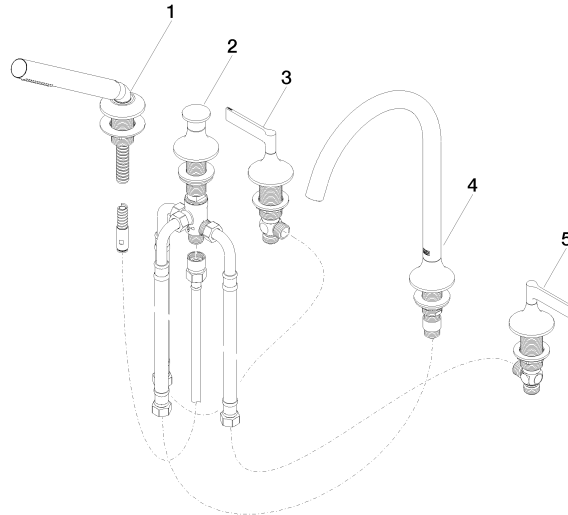

27 522 819 Product version from 3/13/2017

- spout: circular, air-enriched flow
- max. flow 21.5 l/min at 3 bar flow pressure
- Hand shower: COMPACT RAIN, max. flow rate 6.8 l/min (at 3 bar)
- complete hand shower set with anti-scale system
- automatic bath/shower diverter
- 220mm projection
- height of mixer 347 mm
- height up to aerator 244 mm
- hole diameter spout 32 mm
- hole diameter valve 32 mm
- hole diameter for complete hand shower set 32 mm
- rosette for spout Ø 60mm
- rosette for complete hand shower set Ø 60mm
- rosette for deck valve Ø 60mm
- metal shower hose 1750mm with integrated anti-twist protection
- WRAS

## VAIA Five-hole bath mixer for deck mounting with diverter - Platinum

VAIA

27 522 819 Product version from 3/13/2017

### Spare parts list

No.	Item Number	Name	Quantity used	Delivery time
2	29 140 809-08	VAIA Two-way diverter for bath rim or tile edge installation - Platinum	1.00	54
5	20 000 819-08	VAIA Deck valve anti-clockwise closing cold - Platinum	1.00	-
Spare part can no longer be ordered, please order the replacement item				
1	27 702 809-08	VAIA Hand shower set for bath rim or tile edge installation - Platinum	1.00	54
3	20 000 818-08	VAIA Deck valve clockwise closing hot - Platinum	1.00	-
Spare part can no longer be ordered, please order the replacement item				
4	13 612 809-08	VAIA Bath spout without diverter for deck mounting - Platinum	1.00	-
Spare part can no longer be ordered, please order the replacement item				