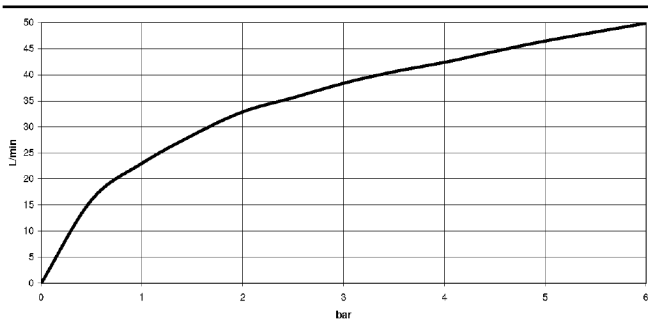

22 900 361 Product version up to 5/1/2024

- rosette Ø 60 mm
- porcelain insert HOT

	Brushed Durabronz (23kt Gold)	22 900 361-28
	Chrome	22 900 361-00
	Brushed Platinum	22 900 361-06
	Platinum	22 900 361-08
	Durabronz (23kt Gold)	22 900 361-09
	Brushed Gold (PVD)	22 900 361-37
	Brushed Dark Brass (PVD)	22 900 361-39
	Brushed Bronze (PVD)	22 900 361-42
	Brushed Dark Bronze (PVD)	22 900 361-43
	Brushed Dark Platinum	22 900 361-99

22 900 361 Product version up to 5/1/2024

mm [inches]

**Flow rate chart**

22 900 361 Product version up to 5/1/2024

Parts for other finishes can be found here: [Chrome](#)

**Spare parts list**

No.	Item Number	Name	Quantity used	Delivery time
10	09 20 36 005-28	Handle Ø 28 x 7 mm - Brushed Durabron (23kt Gold)	1.00	40
7	09 20 36 002-28	Handle Ø 29,5 x 30 mm - Brushed Durabron (23kt Gold)	1.00	40
4	09 21 02 055-28	Cover 24 x 29 x 30 mm - Brushed Durabron (23kt Gold)	1.00	40
2	90 23 30 040 00-28	threaded connector	1.00	40
3	90 90 03 023 01 90	Head part Grease chamber 1/2" -	1.00	14
8	09 20 83 006 90	Handle Ø 21 x 7,5 mm -	1.00	14
5	04 20 36 002 07-28	Handle Hot - Brushed Durabron (23kt Gold)	1.00	40
6	09 20 36 004-28	Handle 15 x 15 x 28 mm - Brushed Durabron (23kt Gold)	4.00	40
1	04 27 01 003 00-28	Rosette Ø 60 x 15 mm - Brushed Durabron (23kt Gold)	1.00	-
Spare part can no longer be ordered, please order the replacement item				
11	04 30 30 029 00 90	Mounting theft-proof -	1.00	14
9	09 26 01 011 90	Cover Porcelain insert plate HOT -	1.00	14