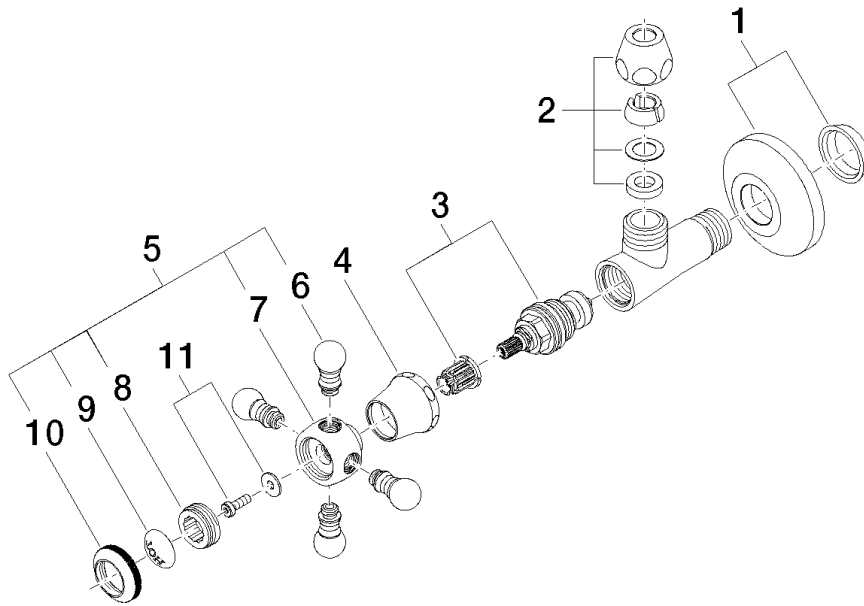

22 900 361 Product version up to 5/1/2024

- rosette Ø 60 mm
- porcelain insert HOT

	Brushed Durabronz (23kt Gold)	22 900 361-28
	Chrome	22 900 361-00
	Brushed Platinum	22 900 361-06
	Platinum	22 900 361-08
	Durabronz (23kt Gold)	22 900 361-09
	Brushed Gold (PVD)	22 900 361-37
	Brushed Dark Brass (PVD)	22 900 361-39
	Brushed Bronze (PVD)	22 900 361-42
	Brushed Dark Bronze (PVD)	22 900 361-43
	Brushed Dark Platinum	22 900 361-99

22 900 361 Product version up to 5/1/2024

mm [inches]

**Flow rate chart**

22 900 361 Product version up to 5/1/2024

Parts for other finishes can be found here: [Chrome](#)

**Spare parts list**

No.	Item Number	Name	Quantity used	Delivery time
10	09 20 36 005-28	Handle Ø 28 x 7 mm - Brushed Durabron (23kt Gold)	1.00	40
7	09 20 36 002-28	Handle Ø 29,5 x 30 mm - Brushed Durabron (23kt Gold)	1.00	40
4	09 21 02 055-28	Cover 24 x 29 x 30 mm - Brushed Durabron (23kt Gold)	1.00	40
2	90 23 30 040 00-28	threaded connector	1.00	40
3	90 90 03 023 01 90	Head part Grease chamber 1/2" -	1.00	14
8	09 20 83 006 90	Handle Ø 21 x 7,5 mm -	1.00	14
5	04 20 36 002 07-28	Handle Hot - Brushed Durabron (23kt Gold)	1.00	40
6	09 20 36 004-28	Handle 15 x 15 x 28 mm - Brushed Durabron (23kt Gold)	4.00	40
1	04 27 01 003 00-28	Rosette Ø 60 x 15 mm - Brushed Durabron (23kt Gold)	1.00	-
Spare part can no longer be ordered, please order the replacement item				
11	04 30 30 029 00 90	Mounting theft-proof -	1.00	14
9	09 26 01 011 90	Cover Porcelain insert plate HOT -	1.00	14