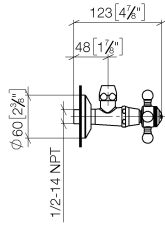

22 900 361 Product version up to 5/1/2024

- rosette Ø 60 mm
- porcelain insert HOT

	Brushed Durabronz (23kt Gold)	22 900 361-28
	Chrome	22 900 361-00
	Brushed Platinum	22 900 361-06
	Platinum	22 900 361-08
	Durabronz (23kt Gold)	22 900 361-09
	Brushed Gold (PVD)	22 900 361-37
	Brushed Dark Brass (PVD)	22 900 361-39
	Brushed Bronze (PVD)	22 900 361-42
	Brushed Dark Bronze (PVD)	22 900 361-43
	Brushed Dark Platinum	22 900 361-99

22 900 361 Product version up to 5/1/2024

mm [inches]

**Flow rate chart**

22 900 361 Product version up to 5/1/2024

Parts for other finishes can be found here: [Chrome](#)

**Spare parts list**

No.	Item Number	Name	Quantity used	Delivery time
10	09 20 36 005-28	Handle Ø 28 x 7 mm - Brushed Durabron (23kt Gold)	1.00	40
7	09 20 36 002-28	Handle Ø 29,5 x 30 mm - Brushed Durabron (23kt Gold)	1.00	40
4	09 21 02 055-28	Cover 24 x 29 x 30 mm - Brushed Durabron (23kt Gold)	1.00	40
2	90 23 30 040 00-28	threaded connector	1.00	40
3	90 90 03 023 01 90	Head part Grease chamber 1/2" -	1.00	14
8	09 20 83 006 90	Handle Ø 21 x 7,5 mm -	1.00	14
5	04 20 36 002 07-28	Handle Hot - Brushed Durabron (23kt Gold)	1.00	40
6	09 20 36 004-28	Handle 15 x 15 x 28 mm - Brushed Durabron (23kt Gold)	4.00	40
1	04 27 01 003 00-28	Rosette Ø 60 x 15 mm - Brushed Durabron (23kt Gold)	1.00	-
Spare part can no longer be ordered, please order the replacement item				
11	04 30 30 029 00 90	Mounting theft-proof -	1.00	14
9	09 26 01 011 90	Cover Porcelain insert plate HOT -	1.00	14