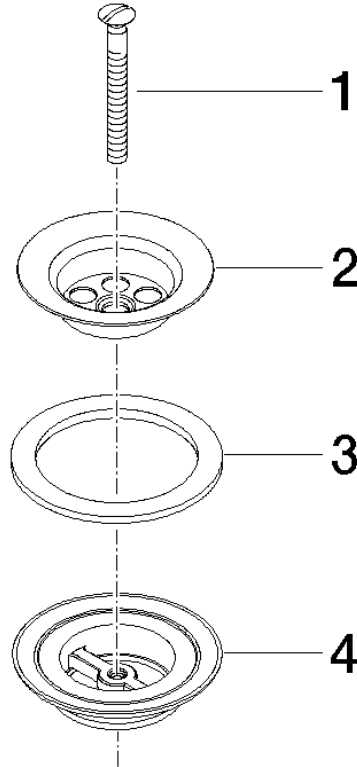

10 100 970 Product version from 10/1/2023

	Durabrand (23kt Gold)	10 100 970-09
	Chrome	10 100 970-00
	Brushed Platinum	10 100 970-06
	Platinum	10 100 970-08
	Dark Chrome	10 100 970-19
	Light Gold (PVD)	10 100 970-26
	Brushed Light Gold (PVD)	10 100 970-27
	Brushed Durabrand (23kt Gold)	10 100 970-28
	Brushed Gold (PVD)	10 100 970-37
	Brushed Dark Brass (PVD)	10 100 970-39
	Brushed Bronze (PVD)	10 100 970-42
	Brushed Dark Bronze (PVD)	10 100 970-43
	Brushed Champagne (22kt Gold)	10 100 970-46
	Champagne (22kt Gold)	10 100 970-47
	Brushed Chrome	10 100 970-93
	Brushed Dark Platinum	10 100 970-99

## Grated waste 1 1/4" - Durabross (23kt Gold)

SERIES-VARIOUS

---

10 100 970 Product version from 10/1/2023

10 100 970 Product version from 10/1/2023

Parts for other finishes can be found here: Chrome

Spare parts list

No.	Item Number	Name	Quantity used	Delivery time
1	09 30 30 115-09	Bolt with slit M6 x 55 mm - Durabron (23kt Gold)	1.00	54
3	09 14 03 005 90	Washer Ø 50,0 x Ø 70,0 x 6,0 mm -	1.00	-
Spare part can no longer be ordered, please order the replacement item				
4	09 11 01 007-07	Basin Waste Valve filter, lower part 1 1/4" - untreated nickel-plated	1.00	-
Spare part can no longer be ordered, please order the replacement item				
2	09 11 01 005-09	Basin Waste Valve filter Ø 60 - Durabron (23kt Gold)	1.00	54