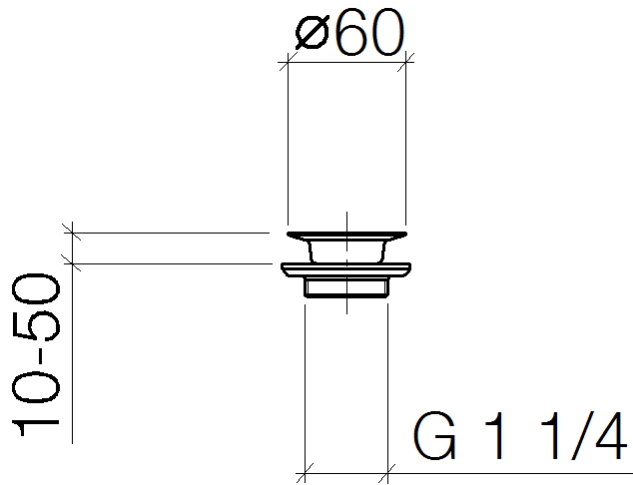

10 100 970 Product version from 10/1/2023

	Durabrand (23kt Gold)	10 100 970-09
	Chrome	10 100 970-00
	Brushed Platinum	10 100 970-06
	Platinum	10 100 970-08
	Dark Chrome	10 100 970-19
	Light Gold (PVD)	10 100 970-26
	Brushed Light Gold (PVD)	10 100 970-27
	Brushed Durabrand (23kt Gold)	10 100 970-28
	Brushed Gold (PVD)	10 100 970-37
	Brushed Dark Brass (PVD)	10 100 970-39
	Brushed Bronze (PVD)	10 100 970-42
	Brushed Dark Bronze (PVD)	10 100 970-43
	Brushed Champagne (22kt Gold)	10 100 970-46
	Champagne (22kt Gold)	10 100 970-47
	Brushed Chrome	10 100 970-93
	Brushed Dark Platinum	10 100 970-99

## Grated waste 1 1/4" - Durabross (23kt Gold)

SERIES-VARIOUS

---

10 100 970 Product version from 10/1/2023

10 100 970 Product version from 10/1/2023

Parts for other finishes can be found here: Chrome

Spare parts list

No.	Item Number	Name	Quantity used	Delivery time
1	09 30 30 115-09	Bolt with slit M6 x 55 mm - Durabron (23kt Gold)	1.00	54
3	09 14 03 005 90	Washer Ø 50,0 x Ø 70,0 x 6,0 mm -	1.00	-
Spare part can no longer be ordered, please order the replacement item				
4	09 11 01 007-07	Basin Waste Valve filter, lower part 1 1/4" - untreated nickel-plated	1.00	-
Spare part can no longer be ordered, please order the replacement item				
2	09 11 01 005-09	Basin Waste Valve filter Ø 60 - Durabron (23kt Gold)	1.00	54