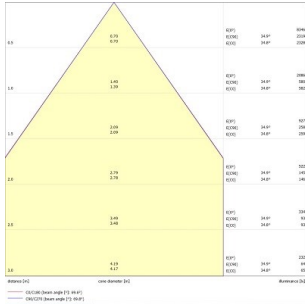

INSAVER SLIM 205

INSAVER SLIM UGR19 IP44 205 2500LM 840
0030505

TECHNICAL DRAWINGS