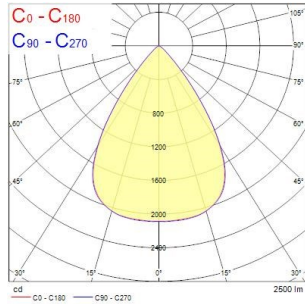

INSAVER SLIM 205

INSAVER SLIM UGR19 IP44 205 2500LM 840

0030505

Product features

- InsaVer Slim is a ceiling recessed LED downlight (IP44 from the front), Die-cast aluminium body, loop in loop out connector for quick installation, Non dimmable LED driver, 20W; 2500lm; 125lm/W; 4000K; UGR <19 with shallow product depth 60mm. Meets TP(a) requirements.

PRODUCT OVERVIEW

Product name	INSAVER SLIM UGR19 IP44 205 2500LM 840
Technology	LED
Cap/Base	N/A
Housing	Aluminium
Mount	Ceiling recessed mounting
General application	Hospitality, Office, Retail
ETIM Class	EC001744
E-number FI	4278522
Warranty	5 years
Fixture luminous flux (lm)	2500
Luminaire efficacy (lm/W)	125
Colour temperature (K)	4000
Light colour	Neutral White
CRI (Ra)	80
Colour Variation Initial (SDCM)	SDCM3
Beam Angle (°)	70
Glare control	< 19
Photobiological Risk Group	RG1
Total power consumption (W)	20
Electrical protection	Class II
Control gear type	LED driver constant current
Dimmable	No
Dimming method	N/A
LED Flickering Rate	Ultra low (5% or less)
Housing colour	RAL 9010 - Pure white
IP rating	IP44/20
IK rating	IK07
Product EAN number	5410288305059

PHOTOMETRY

INSAVER SLIM 205

INSAVER SLIM UGR19 IP44 205 2500LM 840
0030505

TECHNICAL DRAWINGS