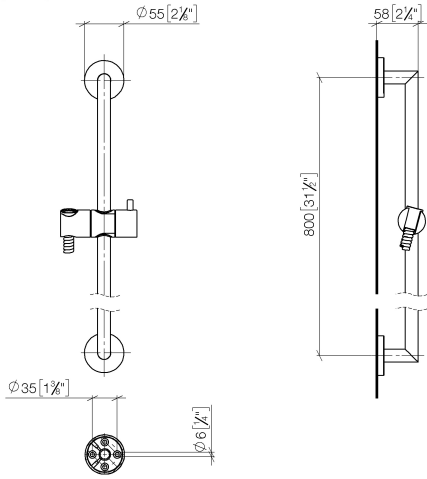

26 413 625 Product version from 10/1/2023

- metal shower hose 1750mm with integrated anti-twist protection
- shower hose connector 3/8"
- slide bar

Technical data:

- gauge 800 mm
- rosette Ø 55 mm
- Pipe diameter 18 mm

Required miscellaneous

	Hand shower FlowReduce 100 mm - Chrome	28 018 979-00 0010
---	---	-----------------------

Required miscellaneous

	Hand shower FlowReduce 130 mm - Chrome	28 016 979-00 0010
---	---	-----------------------

26 413 625 Product version from 10/1/2023

mm [inches]

Codes & Standards

ASME A112.18.1	cUPC	Scottish Water Byelaws	UK Water Supply Regulations
----------------	------	---------------------------	--------------------------------

XP P 41-280

Certificates and sustainability

ACS_20 ACC LY	WRAS_2009	IAPMO_4976
---------------	-----------	------------

Spare parts list

No.	Item Number	Name	Quantity used	Delivery time
3	08 27 62 500-00	Rosette Ø 55 x 9,5 mm - Chrome	2.00	20
1	05 17 62 500 00 90	Attachment set round M50 x 1,5 mm -	2.00	14
6	28 322 970-00	Metal shower hose 1/2" x 3/8" x 1750 mm - Chrome	1.00	14
5	12 580 970-00	Slide unit - Chrome	1.00	20
2	90 14 10 032 00 90	O-Ring 18,1 x 1,6 mm -	2.00	14
4	05 28 22 590 01-00	Pipe for shower set 21 x 818 x 60 mm - Chrome	1.00	20