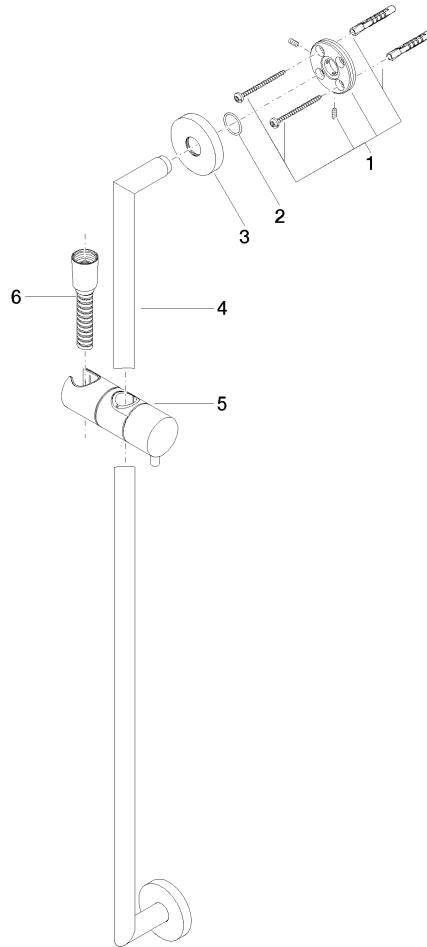

26 413 625 Product version from 10/1/2023

- metal shower hose 1750mm with integrated anti-twist protection
- shower hose connector 3/8"
- slide bar

Technical data:

- gauge 800 mm
- rosette Ø 55 mm
- Pipe diameter 18 mm

Notes:

- This article does not include a hand shower!

This article does not include a hand shower!

Recommended miscellaneous

	Concealed wall elbow - Chrome • min. recess depth 90 mm • max. recess depth 163 mm	35 085 970 90
---	---	---------------

26 413 625 Product version from 10/1/2023

mm [inches]

Codes & Standards

ASME A112.18.1	cUPC	Scottish Water Byelaws	UK Water Supply Regulations
----------------	------	---------------------------	--------------------------------

XP P 41-280

Certificates and sustainability

ACS_20 ACC LY	WRAS_2009	IAPMO_4976
---------------	-----------	------------

Spare parts list

No.	Item Number	Name	Quantity used	Delivery time
3	08 27 62 500-00	Rosette Ø 55 x 9,5 mm - Chrome	2.00	20
1	05 17 62 500 00 90	Attachment set round M50 x 1,5 mm -	2.00	14
6	28 322 970-00	Metal shower hose 1/2" x 3/8" x 1750 mm - Chrome	1.00	14
5	12 580 970-00	Slide unit - Chrome	1.00	20
2	90 14 10 032 00 90	O-Ring 18,1 x 1,6 mm -	2.00	14
4	05 28 22 590 01-00	Pipe for shower set 21 x 818 x 60 mm - Chrome	1.00	20