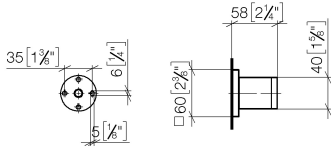

28 050 980 Product version up to 3/2/2021

- rosette 60 x 60 mm

	Brushed Platinum	28 050 980-06
	Chrome	28 050 980-00
	Platinum	28 050 980-08
	Dark Chrome	28 050 980-19
	Brushed Light Gold (PVD)	28 050 980-27
	Brushed Durabronze (23kt Gold)	28 050 980-28
	Matte Black	28 050 980-33
	Brushed Gold (PVD)	28 050 980-37
	Brushed Dark Brass (PVD)	28 050 980-39
	Brushed Bronze (PVD)	28 050 980-42
	Brushed Dark Bronze (PVD)	28 050 980-43
	Brushed Champagne (22kt Gold)	28 050 980-46
	Champagne (22kt Gold)	28 050 980-47
	Brushed Chrome	28 050 980-93
	Brushed Dark Platinum	28 050 980-99

28 050 980 Product version up to 3/2/2021

mm [inches]

28 050 980 Product version up to 3/2/2021

Parts for other finishes can be found here: [Chrome](#)

### Spare parts list

No.	Item Number	Name	Quantity used	Delivery time
8	90 31 11 112 00 90	Mounting Threaded pin M5 x 6 mm -	1.00	14
2	09 30 11 041 90	Holder Ø 45 x 25 mm -	1.00	14
7	09 17 20 044-06	Wall bracket Elemental SPA Symetrics - Brushed Platinum	1.00	20
3	09 31 11 026 90	Grooved pin Ø 5 x12 mm -	1.00	14
4	09 30 30 054 90	Mounting Cylinder head screw with hexagon socket with low profile M4 x 10 mm -	1.00	14
5	09 27 98 002-06	Rosette for spray holder 60 x 60 x 9 x Ø 14,8 mm - Brushed Platinum	1.00	20
1	05 30 31 025 00 90	Mounting Bolt Round head 4,5 x 60 mm -	1.00	14
6	09 18 40 078 90	Holder for hand shower Receptacle Ø 27,5 x 40,5 mm -	1.00	14