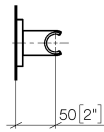

28 050 980 Product version up to 3/2/2021

- rosette 60 x 60 mm

	Brushed Platinum	28 050 980-06
	Chrome	28 050 980-00
	Platinum	28 050 980-08
	Dark Chrome	28 050 980-19
	Brushed Light Gold (PVD)	28 050 980-27
	Brushed Durabronze (23kt Gold)	28 050 980-28
	Matte Black	28 050 980-33
	Brushed Gold (PVD)	28 050 980-37
	Brushed Dark Brass (PVD)	28 050 980-39
	Brushed Bronze (PVD)	28 050 980-42
	Brushed Dark Bronze (PVD)	28 050 980-43
	Brushed Champagne (22kt Gold)	28 050 980-46
	Champagne (22kt Gold)	28 050 980-47
	Brushed Chrome	28 050 980-93
	Brushed Dark Platinum	28 050 980-99

28 050 980 Product version up to 3/2/2021

mm [inches]

28 050 980 Product version up to 3/2/2021

Parts for other finishes can be found here: [Chrome](#)

### Spare parts list

No.	Item Number	Name	Quantity used	Delivery time
8	90 31 11 112 00 90	Mounting Threaded pin M5 x 6 mm -	1.00	14
2	09 30 11 041 90	Holder Ø 45 x 25 mm -	1.00	14
7	09 17 20 044-06	Wall bracket Elemental SPA Symetrics - Brushed Platinum	1.00	20
3	09 31 11 026 90	Grooved pin Ø 5 x12 mm -	1.00	14
4	09 30 30 054 90	Mounting Cylinder head screw with hexagon socket with low profile M4 x 10 mm -	1.00	14
5	09 27 98 002-06	Rosette for spray holder 60 x 60 x 9 x Ø 14,8 mm - Brushed Platinum	1.00	20
1	05 30 31 025 00 90	Mounting Bolt Round head 4,5 x 60 mm -	1.00	14
6	09 18 40 078 90	Holder for hand shower Receptacle Ø 27,5 x 40,5 mm -	1.00	14