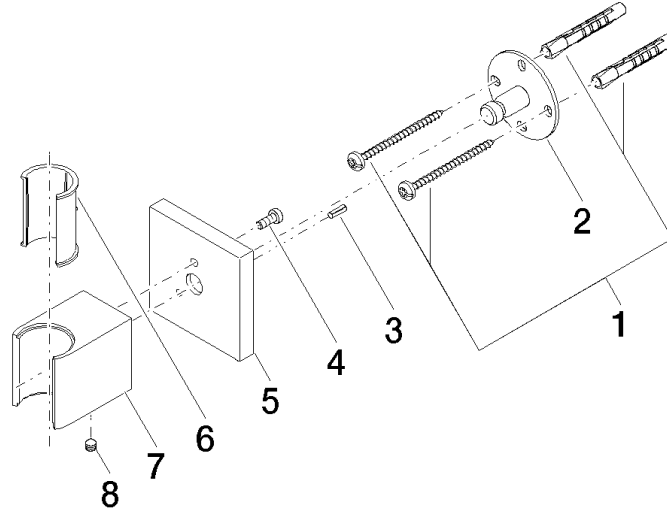

28 050 980 Product version up to 3/2/2021

- rosette 60 x 60 mm

	Brushed Platinum	28 050 980-06
	Chrome	28 050 980-00
	Platinum	28 050 980-08
	Dark Chrome	28 050 980-19
	Brushed Light Gold (PVD)	28 050 980-27
	Brushed Durabronze (23kt Gold)	28 050 980-28
	Matte Black	28 050 980-33
	Brushed Gold (PVD)	28 050 980-37
	Brushed Dark Brass (PVD)	28 050 980-39
	Brushed Bronze (PVD)	28 050 980-42
	Brushed Dark Bronze (PVD)	28 050 980-43
	Brushed Champagne (22kt Gold)	28 050 980-46
	Champagne (22kt Gold)	28 050 980-47
	Brushed Chrome	28 050 980-93
	Brushed Dark Platinum	28 050 980-99

28 050 980 Product version up to 3/2/2021

mm [inches]

28 050 980 Product version up to 3/2/2021

Parts for other finishes can be found here: [Chrome](#)

### Spare parts list

No.	Item Number	Name	Quantity used	Delivery time
8	90 31 11 112 00 90	Mounting Threaded pin M5 x 6 mm -	1.00	14
2	09 30 11 041 90	Holder Ø 45 x 25 mm -	1.00	14
7	09 17 20 044-06	Wall bracket Elemental SPA Symetrics - Brushed Platinum	1.00	20
3	09 31 11 026 90	Grooved pin Ø 5 x12 mm -	1.00	14
4	09 30 30 054 90	Mounting Cylinder head screw with hexagon socket with low profile M4 x 10 mm -	1.00	14
5	09 27 98 002-06	Rosette for spray holder 60 x 60 x 9 x Ø 14,8 mm - Brushed Platinum	1.00	20
1	05 30 31 025 00 90	Mounting Bolt Round head 4,5 x 60 mm -	1.00	14
6	09 18 40 078 90	Holder for hand shower Receptacle Ø 27,5 x 40,5 mm -	1.00	14