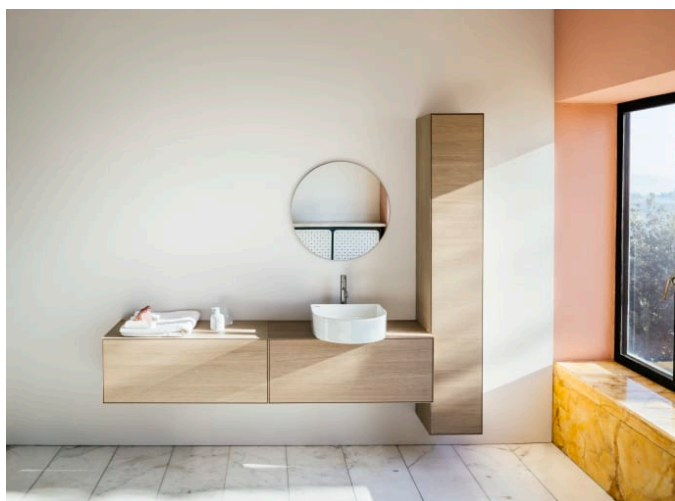

BOUTIQUE

Hoge kast, 1 deur, links of rechts draaiend, met 4 houten planken

AFMETINGEN

Lengte	300 mm
Breedte	300 mm
Hoogte	1800 mm

KLEUR EN AFWERKING

	250 Licht eiken
---	-----------------

Deuren en laden combinatie : 1 deur

## BOUTIQUE

For weightless elegance in the bathroom LAUFEN offers its new furniture collection Boutique. Clear cubes and a sophisticated design language with tapered edges offer a perfectly shaped storage space to the bathroom, blending harmoniously with the subtle forms of SaphirKeramik washbasins. At the same time, user friendliness is not compromised. Intelligent and unobtrusive solutions such as push and-pull drawers that gently and quietly open and close with just light finger pressure, allow a simple, even playful experience.