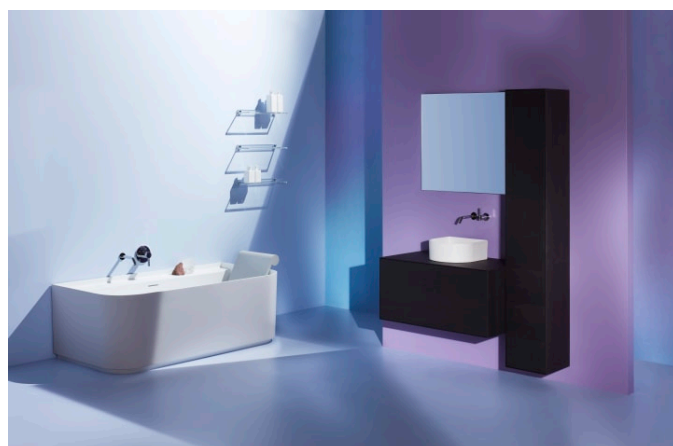

BOUTIQUE

Hoge kast, 1 deur, links of rechts draaiend, met 4 houten planken

AFMETINGEN

Lengte	300 mm
Breedte	300 mm
Hoogte	1800 mm

KLEUR EN AFWERKING

	250 Licht eiken
---	-----------------

Deuren en laden combinatie : 1 deur

Interne planken : 4

Linker opening

Materiaal : Gelakt, Natuurlijk hout fineer

Netto gewicht / kg : 26,5

Open en sluit systeem : Push to open,

Softclose deuren

Rechtscharnierend

Structuur meubelen : Deuren

## BOUTIQUE

For weightless elegance in the bathroom LAUFEN offers its new furniture collection Boutique. Clear cubes and a sophisticated design language with tapered edges offer a perfectly shaped storage space to the bathroom, blending harmoniously with the subtle forms of SaphirKeramik washbasins. At the same time, user friendliness is not compromised. Intelligent and unobtrusive solutions such as push and-pull drawers that gently and quietly open and close with just light finger pressure, allow a simple, even playful experience.