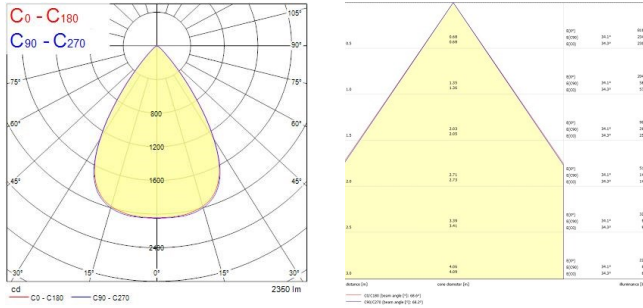

INSAVER SLIM 205

INSAVER SLIM UGR19 IP44 205 2350LM 830
0030504

TECHNICAL DRAWINGS