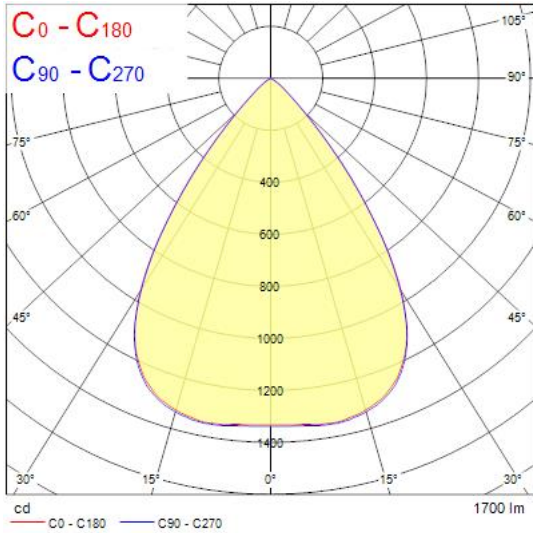

## Product Overview

Product name	Insaver Slim UGR19 IP44 175 1700lm 840
Technology	LED
Cap/Base	N/A
Housing	Aluminium
Mount	Ceiling recessed mounting
E-number FI	4278514
Fixture luminous flux (lm)	1700
Luminaire efficacy (lm/W)	131
Colour temperature (K)	4000
Light colour	Neutral White
CRI (Ra)	80
Colour Variation Initial (SDCM)	3
Glare control	< 19
Photobiological Risk Group	RG1
Total power consumption (W)	13
Electrical protection	Class II
Control gear type	LED driver constant current
LED Flickering Rate	Ultra low (5% or less)
Housing colour	RAL 9010 - Pure white
IP rating	IP44/20

Insaver Slim UGR19 IP44 175 1700lm 840  
**0030503**

**IK rating**

IK07

**Product EAN number**

5410288305035

**Warranty**

5 years

## Photometry