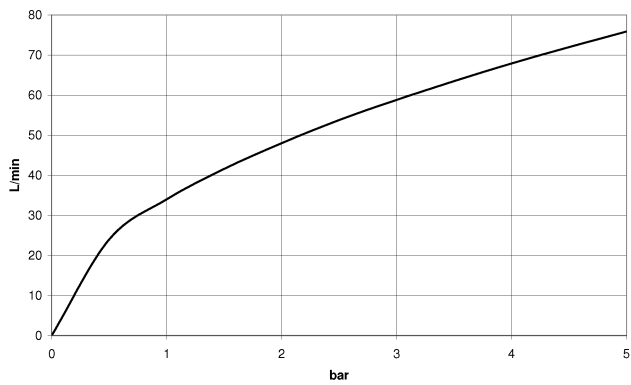

**MADISON Bath mixer for wall mounting with hand shower set - Brushed Dark  
Platinum**

MADISON

25 023 360 Product version from 4/1/2025

- 160mm projection
- Hand shower: COMPACT RAIN, max. flow rate 9 l/min (at 3 bar)
- spout: rectangular normal flow
- wall bracket
- rotary diverter for bath/shower
- rosette Ø 70 mm
- 1/2" connection
- gauge 153 mm
- metal shower hose 1250mm with integrated anti-twist protection
- max. spout flow rate 26 l/min
- WRAS

25 023 360 Product version from 4/1/2025  
mm [inches]

**Flow rate chart**

**Codes & Standards**

EN 1717

Scottish Water  
Byelaws

UK Water Supply  
Regulations