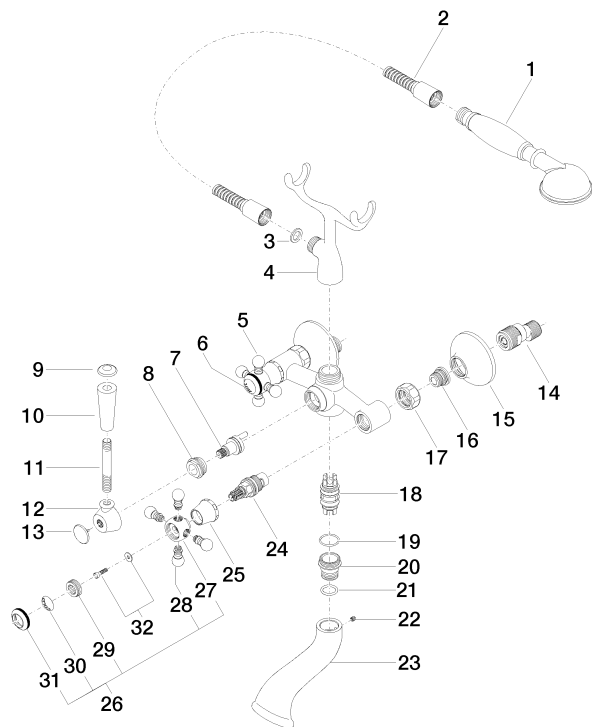

25 023 360 Product version from 4/1/2025

Parts for other
finishes can be found
here: [Chrome](#)