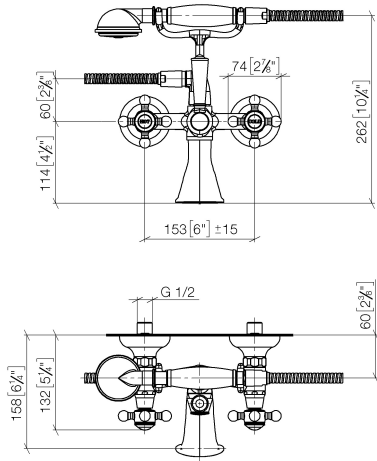

25 023 360 Product version from 4/1/2025
mm [inches]