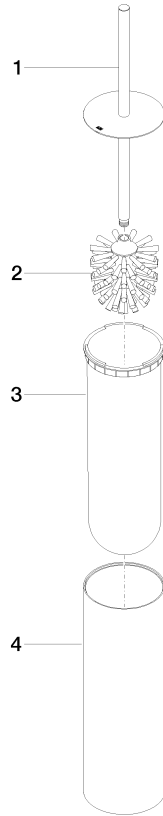

84 910 979 Product version from 10/1/2023

- brush, matte black
- width 100mm
- height 456 mm

	Brushed Platinum	84 910 979-06
	Chrome	84 910 979-00
	Platinum	84 910 979-08
	Dark Chrome	84 910 979-19
	Light Gold (PVD)	84 910 979-26
	Brushed Light Gold (PVD)	84 910 979-27
	Brushed Durabronze (23kt Gold)	84 910 979-28
	Matte Black	84 910 979-33
	Brushed Gold (PVD)	84 910 979-37
	Brushed Dark Brass (PVD)	84 910 979-39
	Brushed Bronze (PVD)	84 910 979-42
	Brushed Dark Bronze (PVD)	84 910 979-43
	Brushed Champagne (22kt Gold)	84 910 979-46
	Champagne (22kt Gold)	84 910 979-47
	Brushed Chrome	84 910 979-93
	Brushed Dark Platinum	84 910 979-99

Recommended miscellaneous

Brush matte black -

90 18 50 601
00 90

Recommended miscellaneous

**Brush handle with cover -
Brushed Platinum**

90 20 97 505
01-06

84 910 979 Product version from 10/1/2023

mm [inches]

Spare parts list

No.	Item Number	Name	Quantity used	Delivery time
2	90 18 50 601 00 90	Brush matte black -	1.00	14
4	90 23 01 504 00-06	Housing for toilet brush set Ø 100 x 311 mm - Brushed Platinum	1.00	20
3	08 18 40 524 90	Insert for toilet brush sets 100 x 300 x 100 mm -	1.00	14
1	90 20 97 505 01-06	Brush handle with cover - Brushed Platinum	1.00	20