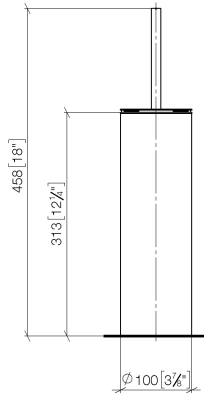

84 910 979 Product version from 10/1/2023

- brush, matte black
- width 100mm
- height 456 mm

	Brushed Platinum	84 910 979-06
	Chrome	84 910 979-00
	Platinum	84 910 979-08
	Dark Chrome	84 910 979-19
	Light Gold (PVD)	84 910 979-26
	Brushed Light Gold (PVD)	84 910 979-27
	Brushed Durabronze (23kt Gold)	84 910 979-28
	Matte Black	84 910 979-33
	Brushed Gold (PVD)	84 910 979-37
	Brushed Dark Brass (PVD)	84 910 979-39
	Brushed Bronze (PVD)	84 910 979-42
	Brushed Dark Bronze (PVD)	84 910 979-43
	Brushed Champagne (22kt Gold)	84 910 979-46
	Champagne (22kt Gold)	84 910 979-47
	Brushed Chrome	84 910 979-93
	Brushed Dark Platinum	84 910 979-99

Spare parts list

No.	Item Number	Name	Quantity used	Delivery time
2	90 18 50 601 00 90	Brush matte black -	1.00	14
4	90 23 01 504 00-06	Housing for toilet brush set Ø 100 x 311 mm - Brushed Platinum	1.00	20
3	08 18 40 524 90	Insert for toilet brush sets 100 x 300 x 100 mm -	1.00	14
1	90 20 97 505 01-06	Brush handle with cover - Brushed Platinum	1.00	20