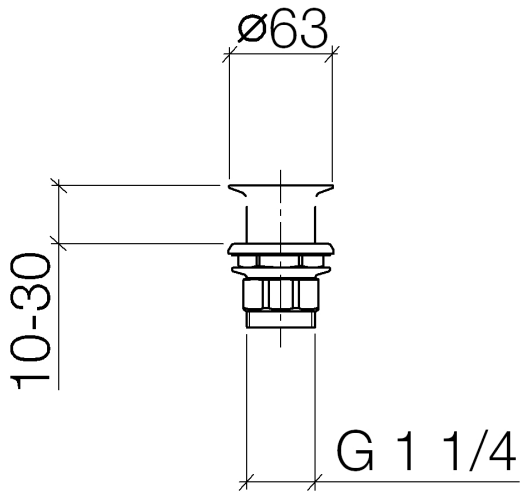

10 110 970 Product version from 10/1/2023

	Matte Black	10 110 970-33
	Chrome	10 110 970-00
	Brushed Platinum	10 110 970-06
	Platinum	10 110 970-08
	Durabrand (23kt Gold)	10 110 970-09
	Dark Chrome	10 110 970-19
	Light Gold (PVD)	10 110 970-26
	Brushed Light Gold (PVD)	10 110 970-27
	Brushed Durabrand (23kt Gold)	10 110 970-28
	Brushed Gold (PVD)	10 110 970-37
	Brushed Dark Brass (PVD)	10 110 970-39
	Brushed Bronze (PVD)	10 110 970-42
	Brushed Dark Bronze (PVD)	10 110 970-43
	Brushed Champagne (22kt Gold)	10 110 970-46
	Champagne (22kt Gold)	10 110 970-47
	Brushed Chrome	10 110 970-93
	Brushed Dark Platinum	10 110 970-99

Grated waste 1 1/4" - Matte Black

SERIES-VARIOUS

10 110 970 Product version from 10/1/2023

Only suitable for sinks without an overflow.

10 110 970 Product version from 10/1/2023

10 110 970 Product version from 10/1/2023

Parts for other finishes can be found here: [Chrome](#)

Spare parts list

No.	Item Number	Name	Quantity used	Delivery time
2	09 14 05 039 90	Washer 43,5 x 62 x 6 mm -	1.00	14
4	09 23 10 017 90	Mounting with collar Screw connection 1 1/4" -	1.00	-
Spare part can no longer be ordered, please order the replacement item				
3	09 14 03 025 90	Washer Profile seal Ø 64 x 6 mm -	1.00	14
5	09 23 10 020-33	Mounting Ø 60 x 36,5 mm - Matte Black	1.00	-
Spare part can no longer be ordered, please order the replacement item				
1	09 11 01 025-33	Cup for pop-up waste 1 1/4" - Matte Black	1.00	40