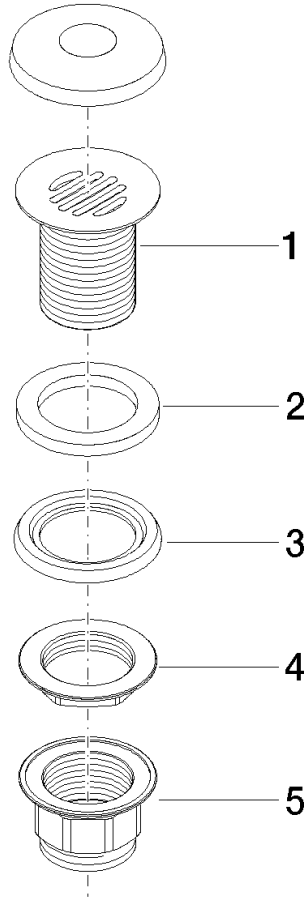

10 110 970 Product version from 10/1/2023

	Matte Black	10 110 970-33
	Chrome	10 110 970-00
	Brushed Platinum	10 110 970-06
	Platinum	10 110 970-08
	Durabrand (23kt Gold)	10 110 970-09
	Dark Chrome	10 110 970-19
	Light Gold (PVD)	10 110 970-26
	Brushed Light Gold (PVD)	10 110 970-27
	Brushed Durabrand (23kt Gold)	10 110 970-28
	Brushed Gold (PVD)	10 110 970-37
	Brushed Dark Brass (PVD)	10 110 970-39
	Brushed Bronze (PVD)	10 110 970-42
	Brushed Dark Bronze (PVD)	10 110 970-43
	Brushed Champagne (22kt Gold)	10 110 970-46
	Champagne (22kt Gold)	10 110 970-47
	Brushed Chrome	10 110 970-93
	Brushed Dark Platinum	10 110 970-99

Grated waste 1 1/4" - Matte Black

SERIES-VARIOUS

10 110 970 Product version from 10/1/2023

Only suitable for sinks without an overflow.

10 110 970 Product version from 10/1/2023

10 110 970 Product version from 10/1/2023

Parts for other finishes can be found here: [Chrome](#)

Spare parts list

No.	Item Number	Name	Quantity used	Delivery time
2	09 14 05 039 90	Washer 43,5 x 62 x 6 mm -	1.00	14
4	09 23 10 017 90	Mounting with collar Screw connection 1 1/4" -	1.00	-
Spare part can no longer be ordered, please order the replacement item				
3	09 14 03 025 90	Washer Profile seal Ø 64 x 6 mm -	1.00	14
5	09 23 10 020-33	Mounting Ø 60 x 36,5 mm - Matte Black	1.00	-
Spare part can no longer be ordered, please order the replacement item				
1	09 11 01 025-33	Cup for pop-up waste 1 1/4" - Matte Black	1.00	40