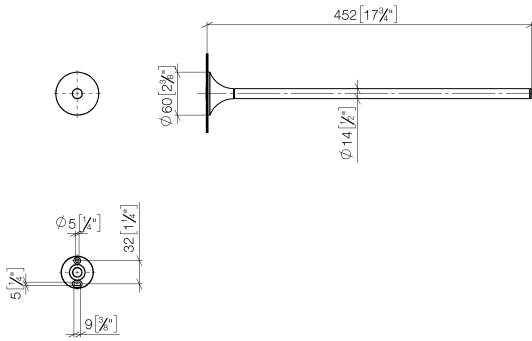

83 211 809 Product version from 3/13/2017 to 8/29/2019

- rosette Ø 60 mm
- 452mm projection

	Brushed Platinum	83 211 809-06
	Chrome	83 211 809-00
	Platinum	83 211 809-08
	Dark Chrome	83 211 809-19
	Brushed Durabrass (23kt Gold)	83 211 809-28
	Brushed Gold (PVD)	83 211 809-37
	Brushed Dark Brass (PVD)	83 211 809-39
	Brushed Bronze (PVD)	83 211 809-42
	Brushed Dark Bronze (PVD)	83 211 809-43
	Brushed Champagne (22kt Gold)	83 211 809-46
	Champagne (22kt Gold)	83 211 809-47
	Brushed Dark Platinum	83 211 809-99

83 211 809 Product version from 3/13/2017 to 8/29/2019

mm [inches]

83 211 809 Product version from 3/13/2017 to 8/29/2019

Parts for other finishes can be found here: [Chrome](#)

### Spare parts list

No.	Item Number	Name	Quantity used	Delivery time
1	05 30 31 025 00 90	Mounting Bolt Round head 4,5 x 60 mm -	1.00	14