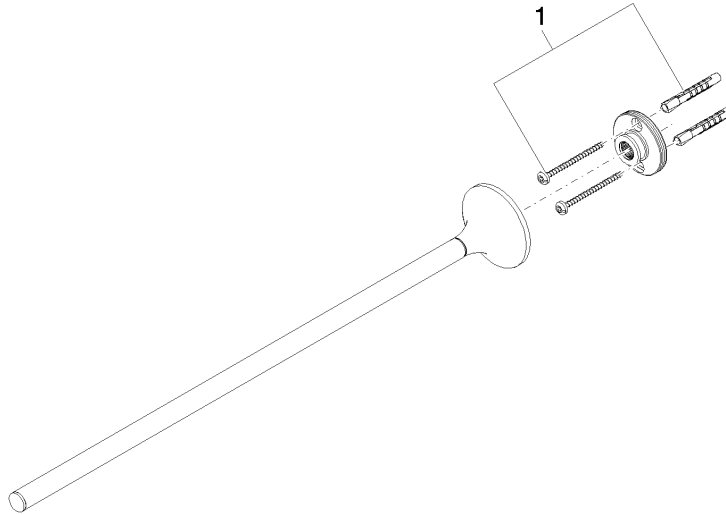

83 211 809 Product version from 3/13/2017 to 8/29/2019

- rosette Ø 60 mm
- 452mm projection

	Brushed Platinum	83 211 809-06
	Chrome	83 211 809-00
	Platinum	83 211 809-08
	Dark Chrome	83 211 809-19
	Brushed Durabrass (23kt Gold)	83 211 809-28
	Brushed Gold (PVD)	83 211 809-37
	Brushed Dark Brass (PVD)	83 211 809-39
	Brushed Bronze (PVD)	83 211 809-42
	Brushed Dark Bronze (PVD)	83 211 809-43
	Brushed Champagne (22kt Gold)	83 211 809-46
	Champagne (22kt Gold)	83 211 809-47
	Brushed Dark Platinum	83 211 809-99

83 211 809 Product version from 3/13/2017 to 8/29/2019

mm [inches]

83 211 809 Product version from 3/13/2017 to 8/29/2019

Parts for other finishes can be found here: [Chrome](#)

### Spare parts list

No.	Item Number	Name	Quantity used	Delivery time
1	05 30 31 025 00 90	Mounting Bolt Round head 4,5 x 60 mm -	1.00	14