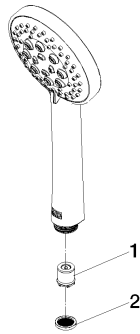

Notes:

	Brushed Platinum	28 018 979-06
	Chrome	28 018 979-00
	Platinum	28 018 979-08
	Dark Chrome	28 018 979-19
	Light Gold (PVD)	28 018 979-26
	Brushed Light Gold (PVD)	28 018 979-27
	Brushed Durabrass (23kt Gold)	28 018 979-28
	Matte Black	28 018 979-33
	Brushed Gold (PVD)	28 018 979-37
	Brushed Dark Brass (PVD)	28 018 979-39
	Brushed Bronze (PVD)	28 018 979-42
	Brushed Dark Bronze (PVD)	28 018 979-43
	Brushed Champagne (22kt Gold)	28 018 979-46
	Champagne (22kt Gold)	28 018 979-47
	Brushed Chrome	28 018 979-93
	Brushed Dark Platinum	28 018 979-99

28 018 979 Product version from 4/1/2024

mm [inches]

Flow rate chart

Codes & Standards

DIN 4109

EN 1112

ISO 3822

Scottish Water
Byelaws

UK Water Supply
Regulations

Ü-Zeichen

Hand shower 100 mm - Brushed Platinum

SERIES-VARIOUS

28 018 979 Product version from 4/1/2024

Certificates and sustainability

DVGW_DW-
6517DN0

LGA_29

WRAS_2210

28 018 979 Product version from 4/1/2024

Parts for other finishes can be found here: [Chrome](#)

Spare parts list

No.	Item Number	Name	Quantity used	Delivery time
2	09 23 01 039 90	Sieve seal Ø 19 x 5,5 mm -	1.00	14
1	09 23 01 046 90	Back-flow preventer 15 l/min. -	1.00	14