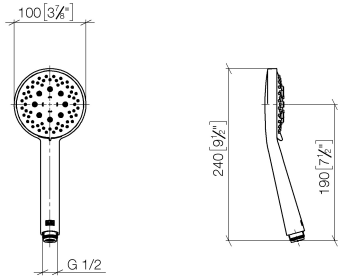

28 018 979 Product version from 4/1/2024

- spray head Ø 100mm
- Three or five settings: COMPACT RAIN, COMPACT SOFT FLOW, COMPACT AQUAPRESSURE FLOW, max. flow rate 15 l/min (at 3 bar)
- Function from: 6.8 l/min
- 1/2" connection
- inherently safe from back flow
- with anti-scale system

Notes:

	Brushed Platinum	28 018 979-06
	Chrome	28 018 979-00
	Platinum	28 018 979-08
	Dark Chrome	28 018 979-19
	Light Gold (PVD)	28 018 979-26
	Brushed Light Gold (PVD)	28 018 979-27
	Brushed Durabrass (23kt Gold)	28 018 979-28
	Matte Black	28 018 979-33
	Brushed Gold (PVD)	28 018 979-37
	Brushed Dark Brass (PVD)	28 018 979-39
	Brushed Bronze (PVD)	28 018 979-42
	Brushed Dark Bronze (PVD)	28 018 979-43
	Brushed Champagne (22kt Gold)	28 018 979-46
	Champagne (22kt Gold)	28 018 979-47
	Brushed Chrome	28 018 979-93
	Brushed Dark Platinum	28 018 979-99

28 018 979 Product version from 4/1/2024

mm [inches]

Flow rate chart

Codes & Standards

DIN 4109

EN 1112

ISO 3822

Scottish Water
Byelaws

WRAS_2210

28 018 979 Product version from 4/1/2024

Parts for other finishes can be found here: [Chrome](#)

Spare parts list

No.	Item Number	Name	Quantity used	Delivery time
2	09 23 01 039 90	Sieve seal Ø 19 x 5,5 mm -	1.00	14
1	09 23 01 046 90	Back-flow preventer 15 l/min. -	1.00	14