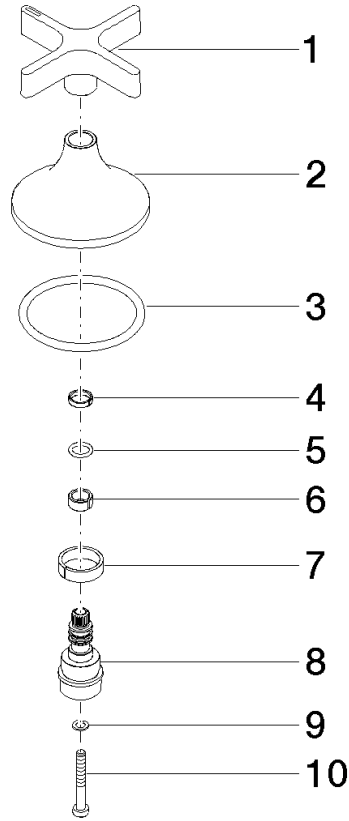

**Handle for bath/washstand deck mounting Cold Ø 71 x 63 mm - Dark Chrome**

**SPARE PARTS**

90 20 80 010 00 Product version from 4/1/2025

	Dark Chrome	90 20 80 010 00-19
	Chrome	90 20 80 010 00-00
	Brushed Platinum	90 20 80 010 00-06
	Platinum	90 20 80 010 00-08
	Brushed Light Gold (PVD)	90 20 80 010 00-27
	Brushed Durabrass (23kt Gold)	90 20 80 010 00-28
	Brushed Gold (PVD)	90 20 80 010 00-37
	Brushed Dark Brass (PVD)	90 20 80 010 00-39
	Brushed Champagne (22kt Gold)	90 20 80 010 00-46
	Champagne (22kt Gold)	90 20 80 010 00-47
	Brushed Dark Platinum	90 20 80 010 00-99

Handle for bath/washstand deck mounting Cold Ø 71 x 63 mm - Dark Chrome

SPARE PARTS

90 20 80 010 00 Product version from 4/1/2025

Handle for bath/washstand deck mounting Cold Ø 71 x 63 mm - Dark Chrome

SPARE PARTS

---

90 20 80 010 00 Product version from 4/1/2025

90 20 80 010 00 Product version from 4/1/2025

Parts for other finishes can be found here: [Chrome](#)

### Spare parts list

No.	Item Number	Name	Quantity used	Delivery time
2	09 27 80 010-19	rosette	1.00	82
9	09 30 11 194 90	Lock washer Type S Ø 7 x 1 mm -	1.00	14
8	09 29 06 119 90	Extension Ø 20 x 40 mm -	1.00	14
3	09 14 10 084 90	O-Ring EPDM 70 48 x 3,5 mm -	1.00	14
10	09 30 30 158 90	Mounting Cylinder head screw with hexagon socket Low profile M4 x 30 mm -	1.00	14
6	09 14 15 028 90	Guide ring Ø 1,5 x 5 mm -	1.00	14
5	09 14 10 061 90	O-Ring EPDM 70 7,5 x 1,52 mm -	1.00	14
4	09 28 10 170 90	Ring Ø 10,5 x 2,5 mm -	1.00	14
7	90 14 15 021 00 90	Ring Ø 19,5 x 5,4 mm -	1.00	14
1	90 20 80 062 00-19	handle ( cold )	1.00	-