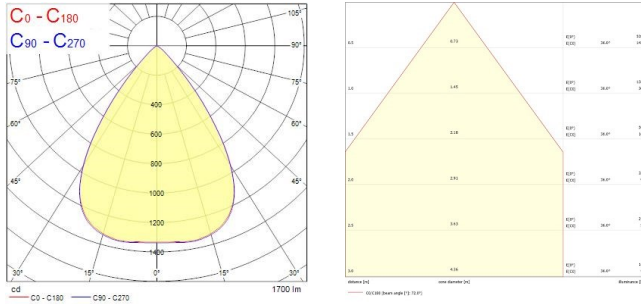

INSAVER SLIM 175

Insaver Slim UGR19 IP44 175 1700lm 840
0030503

TECHNICAL DRAWINGS