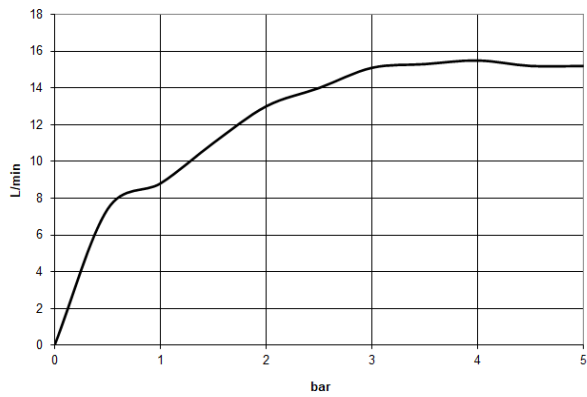

Technical data:

- cover plate 240 x 60 mm
- 1/2" wall elbow
- 3/8" shower outlet

Notes:

	Brushed Durabross (23kt Gold)	27 818 980-28
	Chrome	27 818 980-00
	Brushed Platinum	27 818 980-06
	Platinum	27 818 980-08
	Dark Chrome	27 818 980-19
	Brushed Light Gold (PVD)	27 818 980-27
	Matte Black	27 818 980-33
	Brushed Gold (PVD)	27 818 980-37
	Brushed Dark Brass (PVD)	27 818 980-39
	Brushed Bronze (PVD)	27 818 980-42
	Brushed Dark Bronze (PVD)	27 818 980-43
	Brushed Champagne (22kt Gold)	27 818 980-46
	Champagne (22kt Gold)	27 818 980-47
	Brushed Chrome	27 818 980-93
	Brushed Dark Platinum	27 818 980-99

Recommended miscellaneous

Concealed wall elbow -

- min. recess depth 90 mm
- max. recess depth 163 mm

35 085 970 90

27 818 980 Product version up to 7/19/2018

mm [inches]

Flow rate chart

Codes & Standards