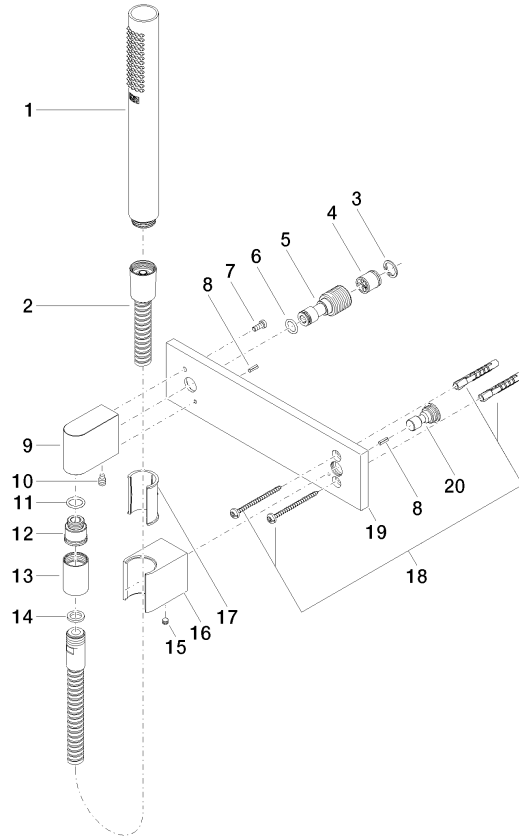

27 818 980 Product version up to 7/19/2018

Certificates and sustainability

LGA_29

Belgaqua_22_280_2 WRAS_2209

Spare parts list

No.	Item Number	Name	Quantity used	Delivery time
10	04 31 11 140 00 90	Mounting Threaded pin M6 x 10 mm -	1.00	14
16	09 17 20 044-28	Wall bracket Elemental SPA Symetrics - Brushed Durabross (23kt Gold)	1.00	40
7	09 30 30 054 90	Mounting Cylinder head screw with hexagon socket with low profile M4 x 10 mm -	1.00	14
5	09 24 03 116 20 90	Nipple Ø 21 x 50 mm -	1.00	14
18	05 30 31 025 00 90	Mounting Bolt Round head 4,5 x 60 mm -	1.00	14
11	90 14 10 077 00 90	O-Ring EPDM 70 12,0 x 2,0 mm -	1.00	14
17	09 18 40 078 90	Holder for hand shower Receptacle Ø 27,5 x 40,5 mm -	1.00	14
13	90 21 02 069 00-28	Cover/sleeve M20 x 1 - Brushed Durabross (23kt Gold)	1.00	40
3	09 16 01 014 90	Ring Retaining ring Ø 15 x 1 mm -	1.00	14
2	90 30 02 072 00-28	Metal shower hose 1/2" x 3/8" x 1250 mm - Brushed Durabross (23kt Gold)	1.00	40
19	09 11 02 120-28	Rosette for spray sets 240 x 60 x 9 mm - Brushed Durabross (23kt Gold)	1.00	40
9	09 11 03 046-28	Wall elbow - Brushed Durabross (23kt Gold)	1.00	40
12	09 24 03 107 20 90	Nipple Ø 20 x 21,5 mm -	1.00	14
6	09 14 10 008 90	O-Ring 10,0 x 2,0 mm -	1.00	14
20	09 24 03 073 90	Nipple Ø 18 x 28 mm -	1.00	14
4	90 23 01 141 00 90	Back-flow preventer -	1.00	14
8	09 31 11 026 90	Grooved pin Ø 5 x12 mm -	2.00	14
15	90 31 11 112 00 90	Mounting Threaded pin M5 x 6 mm -	1.00	14
14	90 14 20 026 00 90	Washer 14 x 8 x 2 mm Centellen WS 3820 -	1.00	14
1	90 12 11 140 40-28	Bar-type hand shower 15 l/min. - Brushed Durabross (23kt Gold)	1.00	-