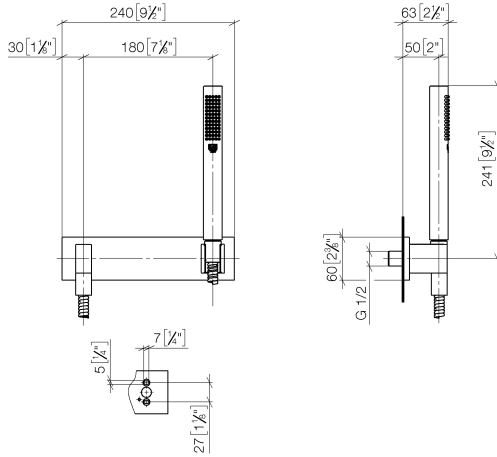

Recommended miscellaneous

Concealed wall elbow -

- min. recess depth 90 mm
- max. recess depth 163 mm

35 085 970 90

27 818 980 Product version up to 7/19/2018

mm [inches]

Flow rate chart

Codes & Standards

27 818 980 Product version up to 7/19/2018

Certificates and sustainability

LGA_29

Belgaqua_22_280_2 WRAS_2209

Spare parts list

No.	Item Number	Name	Quantity used	Delivery time
10	04 31 11 140 00 90	Mounting Threaded pin M6 x 10 mm -	1.00	14
16	09 17 20 044-28	Wall bracket Elemental SPA Symetrics - Brushed Durabross (23kt Gold)	1.00	40
7	09 30 30 054 90	Mounting Cylinder head screw with hexagon socket with low profile M4 x 10 mm -	1.00	14
5	09 24 03 116 20 90	Nipple Ø 21 x 50 mm -	1.00	14
18	05 30 31 025 00 90	Mounting Bolt Round head 4,5 x 60 mm -	1.00	14
11	90 14 10 077 00 90	O-Ring EPDM 70 12,0 x 2,0 mm -	1.00	14
17	09 18 40 078 90	Holder for hand shower Receptacle Ø 27,5 x 40,5 mm -	1.00	14
13	90 21 02 069 00-28	Cover/sleeve M20 x 1 - Brushed Durabross (23kt Gold)	1.00	40
3	09 16 01 014 90	Ring Retaining ring Ø 15 x 1 mm -	1.00	14
2	90 30 02 072 00-28	Metal shower hose 1/2" x 3/8" x 1250 mm - Brushed Durabross (23kt Gold)	1.00	40
19	09 11 02 120-28	Rosette for spray sets 240 x 60 x 9 mm - Brushed Durabross (23kt Gold)	1.00	40
9	09 11 03 046-28	Wall elbow - Brushed Durabross (23kt Gold)	1.00	40
12	09 24 03 107 20 90	Nipple Ø 20 x 21,5 mm -	1.00	14
6	09 14 10 008 90	O-Ring 10,0 x 2,0 mm -	1.00	14
20	09 24 03 073 90	Nipple Ø 18 x 28 mm -	1.00	14
4	90 23 01 141 00 90	Back-flow preventer -	1.00	14
8	09 31 11 026 90	Grooved pin Ø 5 x12 mm -	2.00	14
15	90 31 11 112 00 90	Mounting Threaded pin M5 x 6 mm -	1.00	14
14	90 14 20 026 00 90	Washer 14 x 8 x 2 mm Centellen WS 3820 -	1.00	14
1	90 12 11 140 40-28	Bar-type hand shower 15 l/min. - Brushed Durabross (23kt Gold)	1.00	-