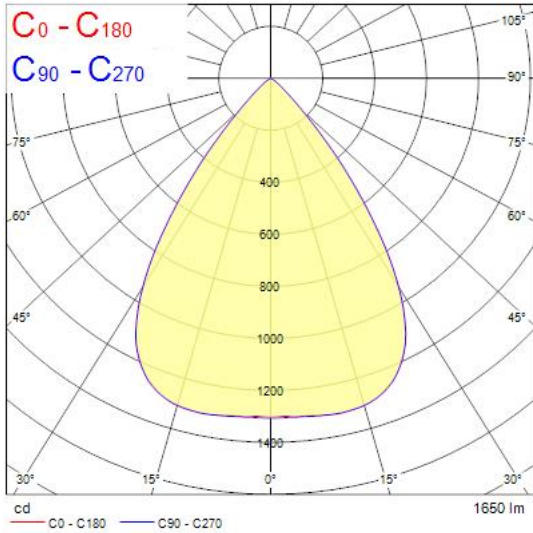

## Product Overview

Product name	Insaver Slim UGR19 IP44 175 1650lm 830
Technology	LED
Cap/Base	N/A
Housing	Aluminium
Mount	Ceiling recessed mounting
E-number FI	4278513
Fixture luminous flux (lm)	1650
Luminaire efficacy (lm/W)	127
Colour temperature (K)	3000
Light colour	Warm White
CRI (Ra)	80
Colour Variation Initial (SDCM)	3
Glare control	< 19
Photobiological Risk Group	RG1
Total power consumption (W)	13
Electrical protection	Class II
Control gear type	LED driver constant current
LED Flickering Rate	Ultra low (5% or less)
Housing colour	RAL 9010 - Pure white
IP rating	IP44/20

Insaver Slim UGR19 IP44 175 1650lm 830  
**0030502**

IK rating

IK07

Product EAN number

5410288305028

Warranty

5 years

## Photometry